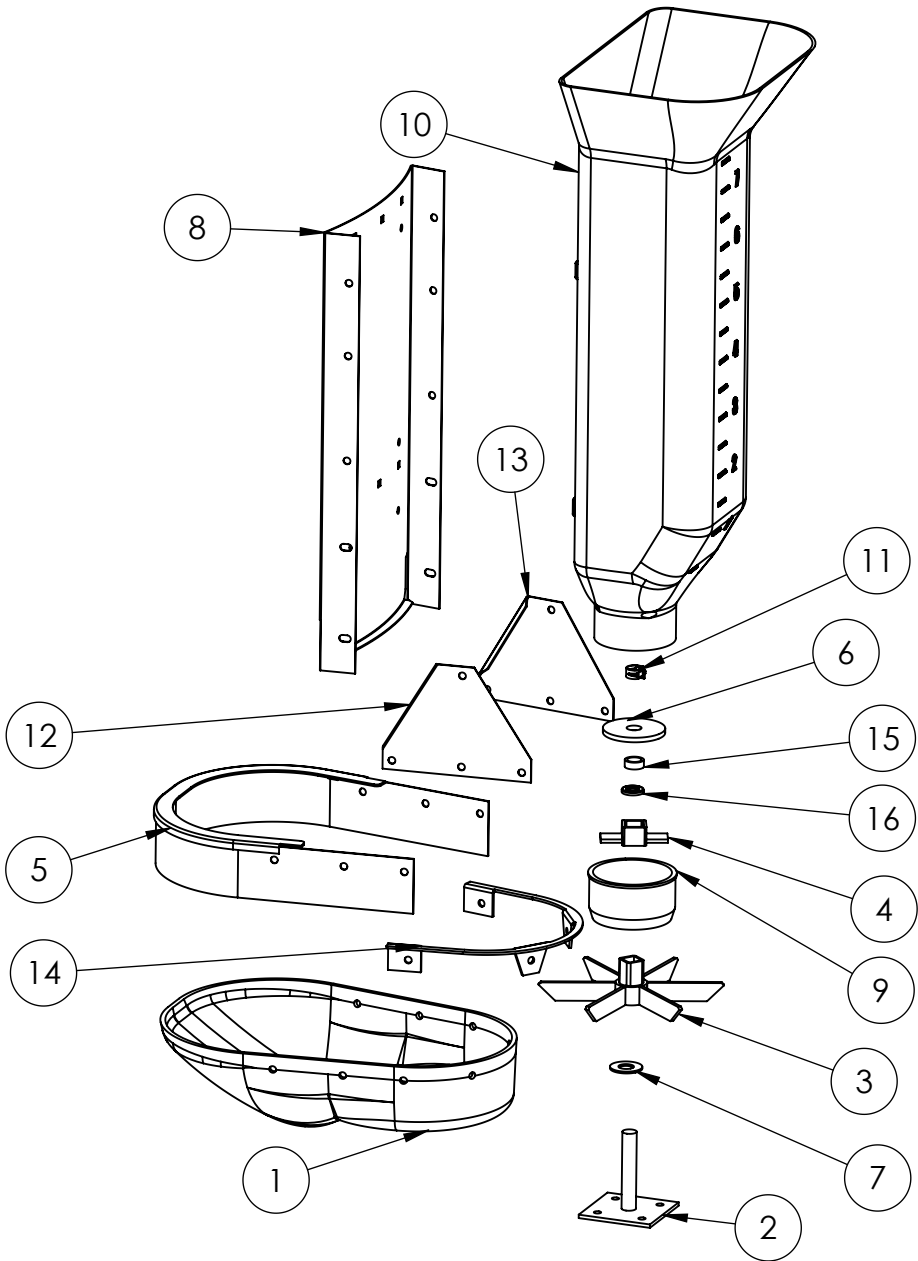

**OSBORNE BIG WHEEL® AD-LIB SOW FEEDER
FF-00S100
EXPLODED PART DIAGRAM**

ITEM NO.	PART NUMBER	DESCRIPTION	QTY.
1	KF-S10001	SOW FEEDER TROUGH	1
2	KF-N3S004	AXLE ASSEMBLY RN3S	1
3	KF-S10004	FEED WHEEL	1
4	KF-S10005	FEED SWEEP SF1	1
5	KF-S10019	TROUGH RING SF1, SS	1
6	KF-S10006	FEED WASHER	1
7	RFW-7001	FEED WHEEL WASHER	1
8	KF-S10002	BACK PANEL	1
9	KF-S10008	HOPPER CAP	1
10	RMX-1030	FEED HOPPER SF1 (HDPE)	1
11	RFD-1420	SELF-TIGHTENING SPRING CLAMP	1
12	KF-S10010	RIGHT SIDE BRACE	1
13	KF-S10011	LEFT SIDE BRACE	1
14	KF-S10012	SOW FEEDER TROUGH BACK RING	1
15	KF-S10013	SPACER, FEED WASHER SF1, 3/8"	1
16	RFM-7410	CAP, PLASTIC HOSE 1.056	1

MS-0475_B

www.osbornelivestockequipment.com
© 2017 Osborne Industries, Inc.