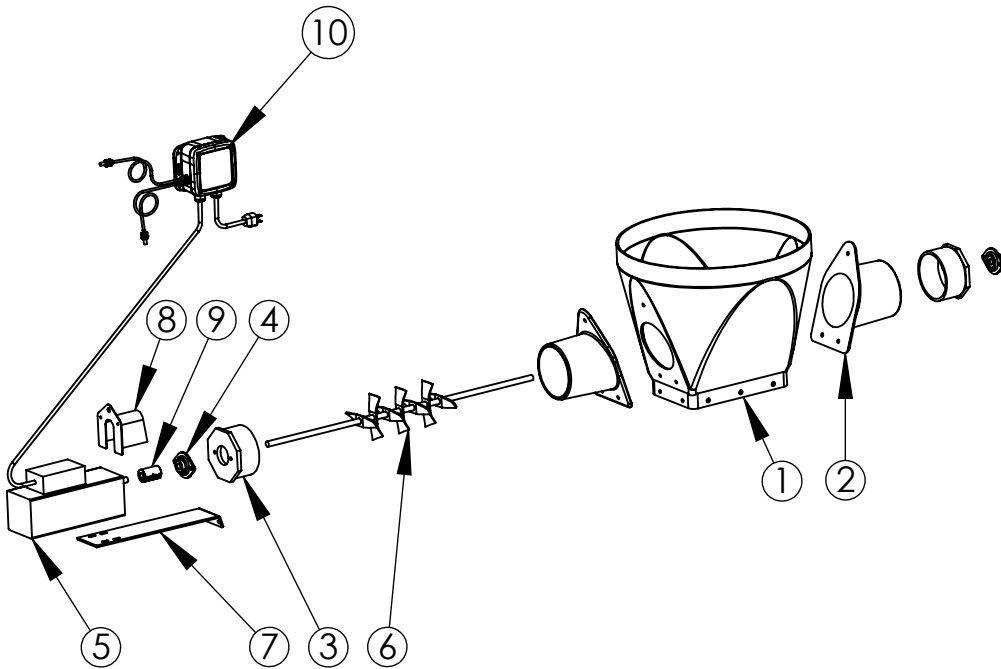

# OSBORNE FLOW PRO® FOR STRAIGHT BOOTS

**FB-FP0001 - KIT - BOOT NOT INCLUDED**  
**FB-FP0003 - ASSEMBLY - BOOT INCLUDED**

ITEM #	PART #	DESCRIPTION	QTY.
1	KB-FP0012	CLEAR STRAIGHT BIN BOOT WITH HOLES	1
2	KB-FP0001	STRAIGHT GUIDE	2
3	KB-FP0010	GUIDE CAP	2
4	RXC-0120	MOUNTED BEARING 0.50 ID	2
5	REM-3000	MOTOR 1/6 HP GEARMOTOR	1
6	KB-FP0006	STRAIGHT AGITATOR SHAFT ASSEMBLY	1
7	KB-FP0008	STRAIGHT MOTOR MOUNT	1
8	SB-FP0004	MOTOR CABLE BRACKET	1
9	RFM-5045	SHAFT COUPLING 0.5 ID X 1.125 OD W/KEYWAY	1
10	KB-FPC001	CONTROLLER	1

NOTE: ADDITIONAL MISC. HARDWARE LISTED ON NEXT PAGE.

www.osbornelivestockequipment.com  
 © 2023 Osborne Industries, Inc.

OSBORNE FLOW PRO® FOR STRAIGHT BOOTS

**FB-FP0001 - KIT - BOOT NOT INCLUDED**  
**FB-FP0003 - ASSEMBLY - BOOT INCLUDED**

PART #	DESCRIPTION	QTY
RFB-0802	10-32X1/2ZP HHCS W/LOCKING WASHER	6
RFB-1301	HHCS 1/4X3/4 SS	4
RFB-1670	HHCS 1/4 X 1 3/4 ZP FULLY THREADED	6
RFB-1750	EYEBOLT 1/4-20 X 2.5" LENGTH	1
RFM-2015	CABLE 3/32 GALV	10
RFM-2016	CABLE CLAMP 3/32 ADJUSTABLE	2
RFM-6301	GROMMET 1/4" ID 1/16" GROOVE	1
RFN-1600	NUT 1/4X1 WELL NEOPRENE	1
RFN-1605	WELLNUT 1/4-20 GRIP .25-.47 RUBBER	6
RFS-0820	SCREW #14X1 SELF DRILLING #3 POINT	4
RFW-0901	WASHER 10 SS	4
RFW-1301	WASHER 1/4 SPRING LOCK SS	4
RFW-1700	WASHER 1/4X1 1/4 FENDER ZP	1
RXG-1001	HALF GASKET 6.25 OD X 4.75 ID X .25 TH	4