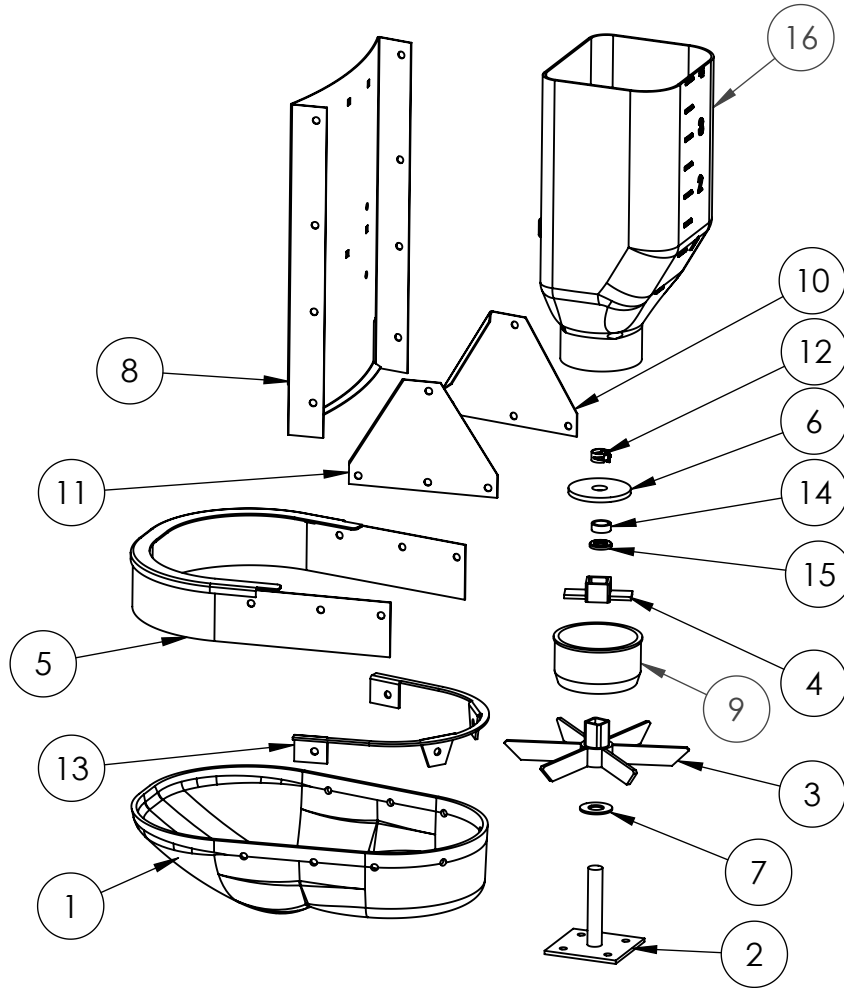

OSBORNE BIG WHEEL® AD-LIB SOW FEEDER
FF-00S130
EXPLODED PART DIAGRAM

ITEM NO.	PART NUMBER	DESCRIPTION	QTY.
1	KF-S10001	SOW FEEDER TROUGH	1
2	KF-N3S004	AXLE ASSEMBLY RN3S	1
3	KF-S10004	FEED WHEEL	1
4	KF-S10005	FEED SWEEP SF1	1
5	KF-S10019	TROUGH RING SF1, SS	1
6	KF-S10006	FEED WASHER	1
7	RFW-7001	FEED WHEEL WASHER	1
8	KF-S10014	BACK PANEL SF1	1
9	KF-S10008	HOPPER CAP	1
10	KF-S10011	LEFT SIDE BRACE	1
11	KF-S10010	RIGHT SIDE BRACE	1
12	RFD-1420	SELF-TIGHTENING SPRING CLAMP	1
13	KF-S10012	SOW FEEDER TROUGH BACK RING	1
14	KF-S10013	SPACER, FEED WASHER SF1, 3/8"	1
15	RFM-7410	CAP, PLASTIC HOSE 1.056	1
16	RMX-1031	FEED HOPPER SF1 (HDPE)	1