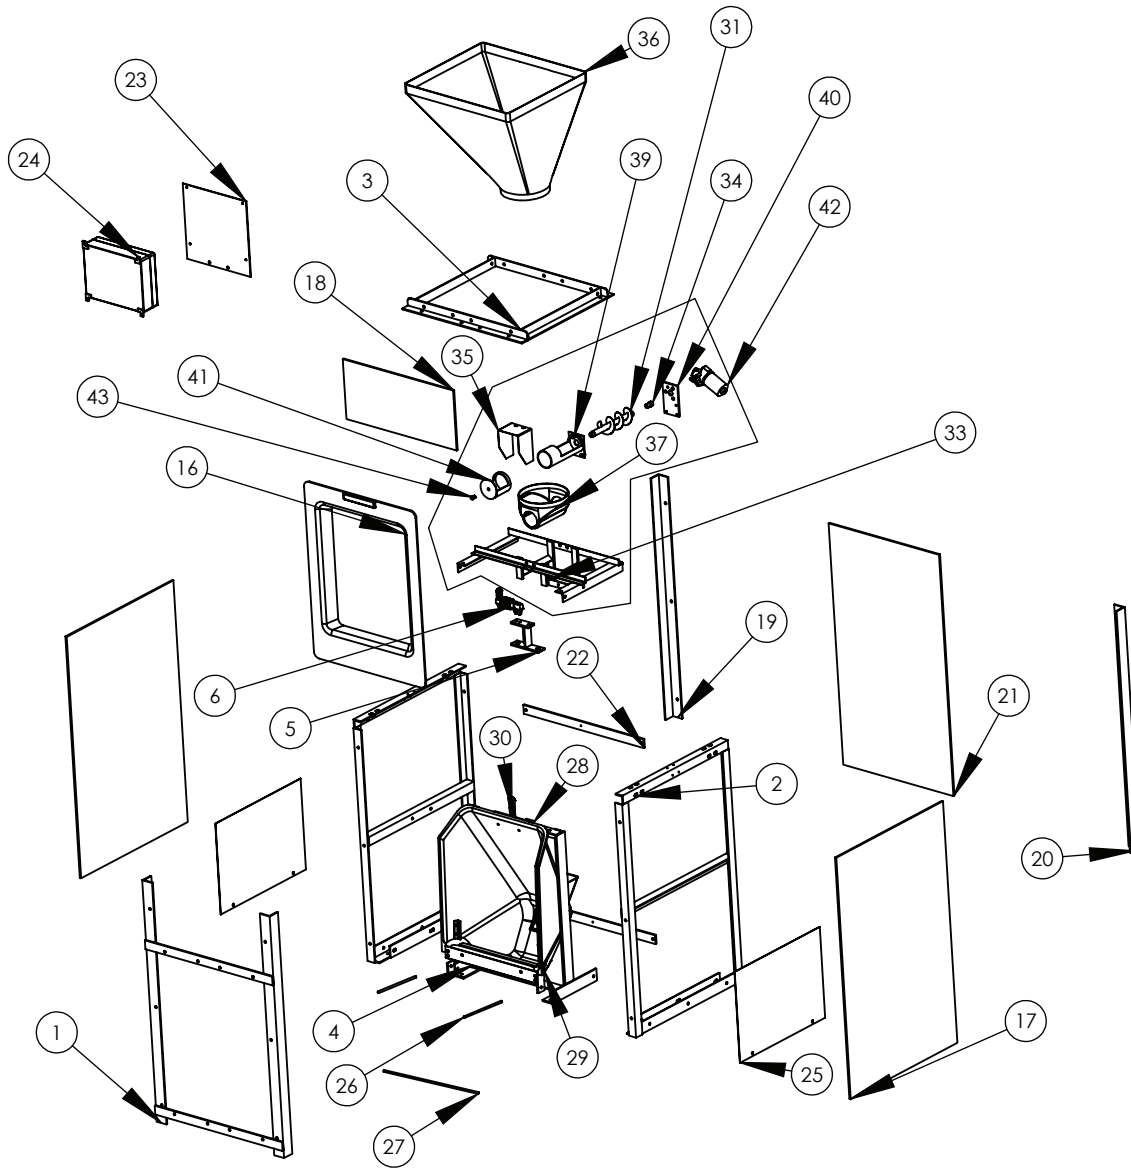

FR-000FD4 FIRE® Feeder Exploded View

Item No.	Part Number	Description	Qty.
1	KR-FFD100	Feeder Front Frame	1
2	KR-FFD120	Feeder Side Frame	2
3	KR-FD2000	FIRE Feeder Hopper Mount	1
4	KR-FFD200	Feeder Trough Frame	1
5	KR-FFD210	Load Cell Mount	1
6	KR-FDE235	FIRE Load Cell	1
16	KR-FFD300	FIRE Fiberglass Front Panel	1
17	KR-FFD310	FIRE Feeder Plastic Side	2
18	KR-FFD330	FIRE Feeder IFC Protection	1
19	KR-FFD110	Feeder Rear Right Post	1
20	KR-FFD111	Feeder Rear Left Post	1
21	KR-FFD320	FIRE Feeder Plastic Back	1
22	KR-FFD115	Feeder Back Panel Straps	2
23	KR-FFD221	FIRE MK3 IFC Mount	1
24	KR-FDE720	FIRE Feeder MK3 Electronics Assembly (ISO ID)	1
25	KR_FF350	Antenna Shield	2
26	KR-FFD230	FIRE Short Tie Rod	2
27	KR-FFD235	FIRE Trough Sway Rod	1
28	KR-FTR300	FIRE Trough Hanger Wear Guide	1
29	KR-FTR002	FIRE Feeder 1-PC Trough Assembly	1
30	KR-FTR200	FIRE Trough Hanger Clevis SS	1
31	KR-FFD170	FIRE Auger	1
33	KR-FFD140	FIRE Auger Dispenser Mount Bracket	1
34	RSM_3005	Steel Auger Bushing	1
35	KR-FFD180	FIRE Auger Spill Guard	1
36	KR-HP1000	FIRE Fiberglass Hopper	1
37	KR-FFD150	Hopper Auger Boot	1
39	KR-FFD160	FIRE Auger Tube Assembly	1
40	KG-G25023	Auger Isolation Plastic	1
41	KG-G25024	Auger Cup	1
42	KG-EM1000	Dispenser Motor 24VDC	1
43	RFB-2035	HHCS M8 x 12 YZP	1