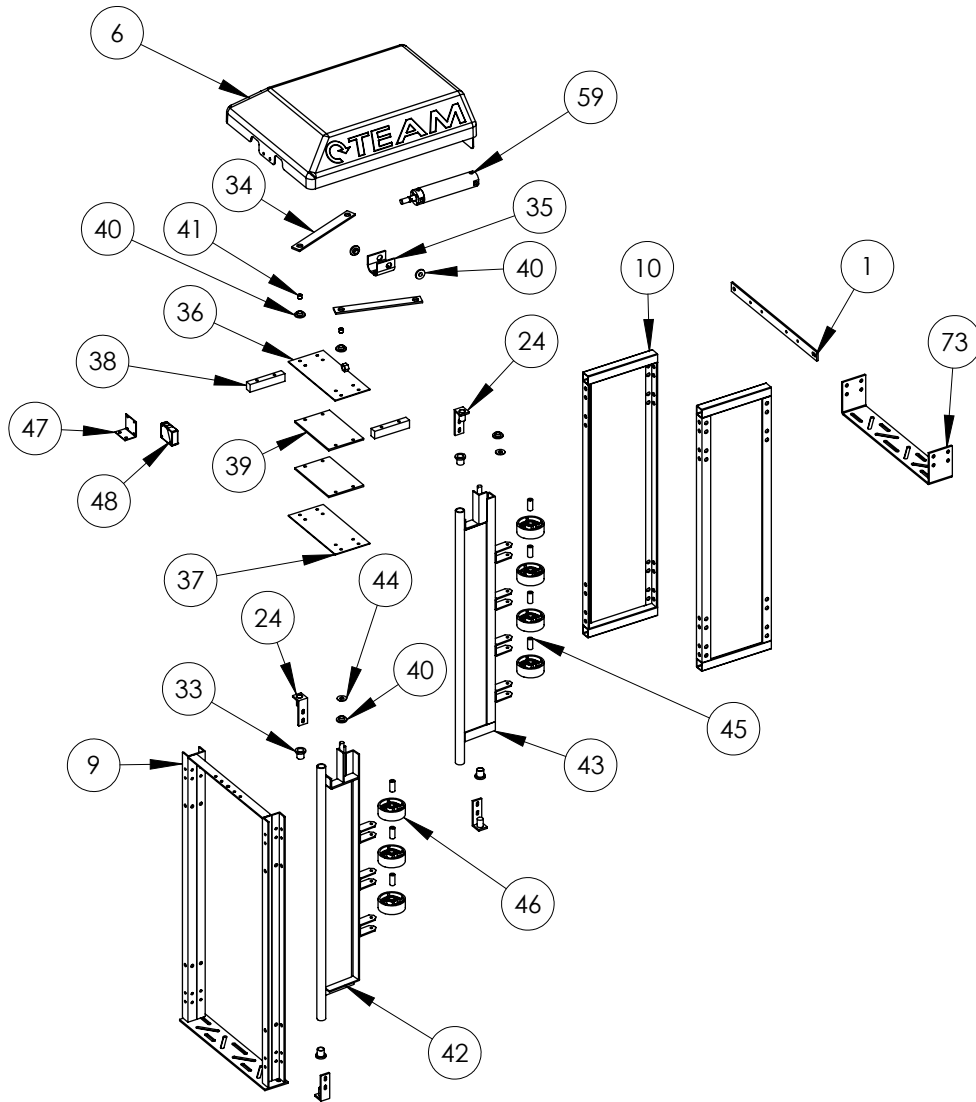

FG-TG2000 TEAM G-Station™ Entrance Exploded View

Item No.	Part Number	Description	Qty.
1	KG-G20600	Panel Tie Strap	2
6	KG-G25700	TEAM Entrance Cover	1
9	KG-G222600B	Entrance Gate Frame	1
10	KG-G24000	Entrance Race Panel	2
24	KG-G22900	Gate Hinge	6
33	RFM-7422	Bushing Nylon	6
34	KG-G23000	Entrance Gate Link	2
35	KG-G23110	Entrance Gate Cylinder Trunnion Mount	1
36	KG-G23210	Entrance Gate Slide Top Plate	1
37	KG-G23310	Entrance Gate Slide Bottom Plate	1
38	KG-G23320	Entrance Gate Slide Edge Guide	2
39	KG-G23330	Entrance Gate Slide Top/Bot Guide	2
40	RFM-7420	Flange Bushing Nylon	6
41	RFM-7610	Bushing 0.625 OD x 0.407 ID Steel	2
42	KG-G22700	Entrance Gate 3-Wheel	1
43	KG-G22800	Entrance Gate 4-Wheel	1
44	RFW-5600	Flat Washer	2
45	SP-W12409	Wheel Bushing	7
46	RXC-4000	Entrance Gate Wheel	7
47	KG-G23500	Animal Detection Mount	1
48	RES-0180	Electronic Photoswitch	1
59	RFF-4021	Air Cylinder	1
73	KG-G26600	TEAM Anchor Plate	2