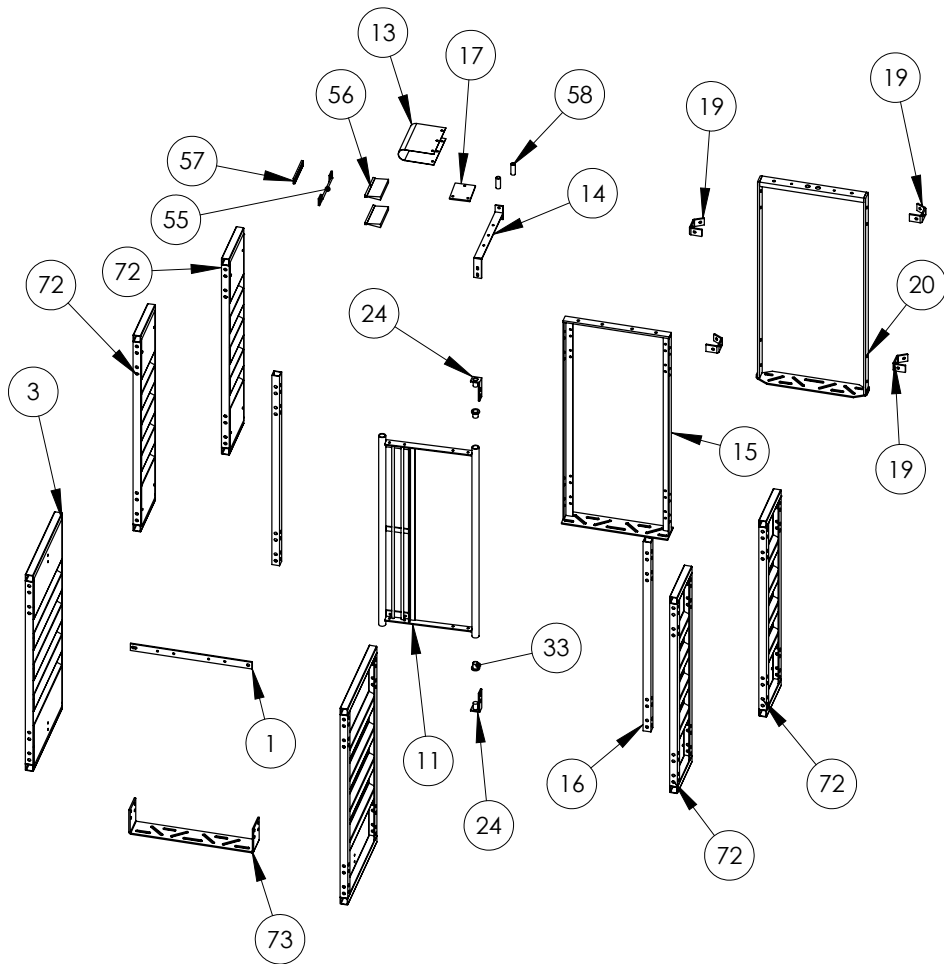

FG-TG2000 TEAM G-Station™ Exit Exploded View

Item No.	Part Number	Description	Qty.
1	KG-G20600	Panel Tie Strap	2
3	KG-G21900	Race Panel 2 Ft.	2
11	KG-G24500	Exit Gate	1
13	KG-G23700	Door Spring Guard	1
14	KG-G23600	Door Spring Mount	1
15	KG-G24710B	TEAM Exit Gate Door Frame	1
16	KG-G25500	Panel Mounting Tube	2
17	KG-G24600	Exit Gate Spring Mount	1
19	KP-W11201	Walk Through Back Bracket	6
20	KP-W11301B	Exit Frame	2
24	KG-G22900	Gate Hinge	6
33	RFM-7422	Bushing Nylon Flange	6
55	KP-W13001	Brush Bracket Assembly	1
56	RXB-0100	Nylon Bristle Brush 6"	2
57	RXB-0200	Fuller Brush Holder 6"	1
58	KG-G23701	Door Spring Guard Spacer	2
72	KG-G21800	Race Panel 1 Ft.	4
73	KG-G26600	TEAM Anchor Plate	2