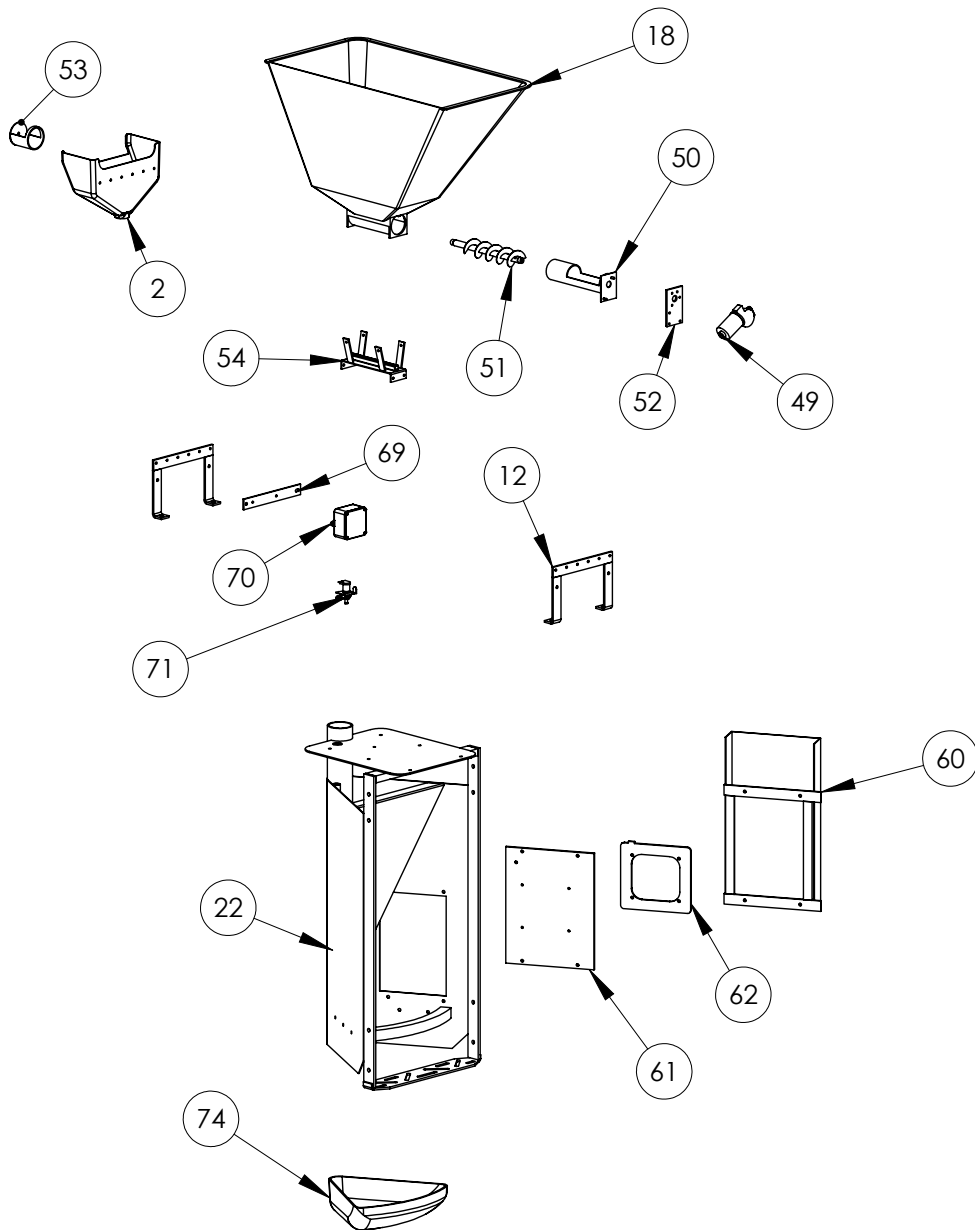

FG-TG2000 TEAM G-Station™ Feeder Exploded View

Item No.	Part Number	Description	Qty.
2	KG-G24900	TEAM Funnel	1
12	KP-W10401	Hopper Support Bracket	2
18	KG-G24800	TEAM Feed Hopper	1
22	KP-W11401a	WT Trough Steel Assembly	1
49	KG-EM1000	Dispenser Motor 24VDC	1
50	KG-G25021	TEAM Auger Tube	1
51	KG-G25022	TEAM Auger	1
52	KG-G25023	Auger Isolation Plastic	1
53	KG-G25024	Auger Cup	1
54	KG-G25010	TEAM Hopper Support Bracket	1
60	KP-W13601	WT Ear Tag Ant. Cover	1
61	KP-W14501	TEAM Antenna Mount Plastic	1
62	KR-FDE750	Antenna, 24 cm x 25 cm	1
69	KG-G25005	Water Dosing Mount Bracket	1
70	REE-1030	Electrical Encl 4 x 4 x 2	1
71	RFF-2002	Solenoid Valve, 1/2", 24 VDC	1
74	KP-W11101	Feed Bowl, Fiberglass	1