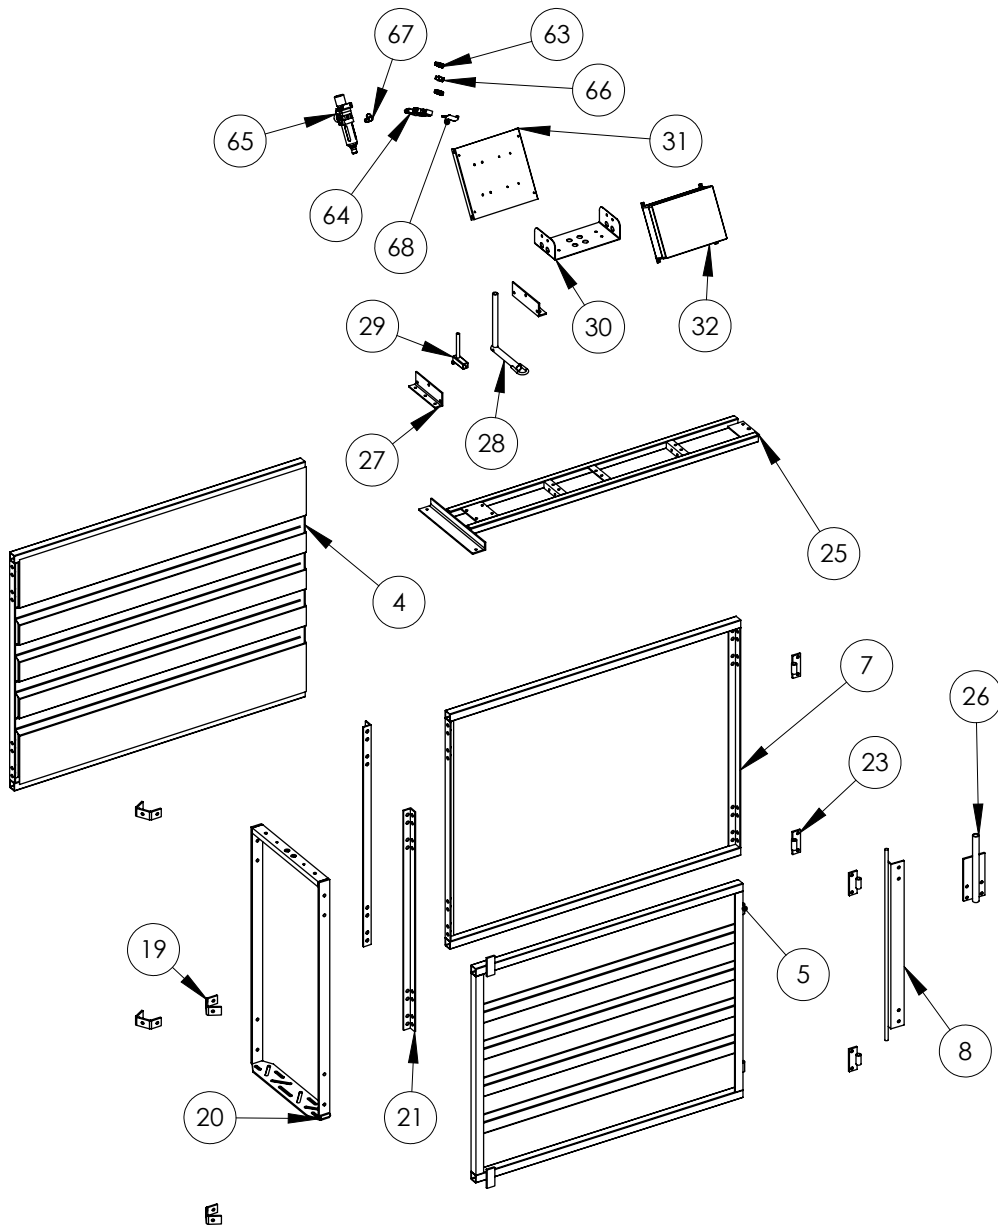

# FG-TG2000 TEAM G-Station™ Race Exploded View

Item No.	Part Number	Description	Qty.
4	KG-G22000	Race Panel 5 Ft.	1
5	KG-G22200	Access Panel	1
7	KG-G22100	Access Panel Frame	1
8	KG-G22300	Access Panel Latch	1
19	KP-W11201	Walk Through Back Bracket	6
21	KG-G25100	Race End Mount Angle	2
23	KG-G22500	Access Panel Hinge	4
25	KG-G23910	Race Top Frame	1
26	KG-G22430	Access Panel Latch Pipe	1
27	KG-G22310	Access Panel Latch Angle	2
28	KG-G22410	Access Panel Locking Handle	1
29	KG-G22420	Access Panel Handle Lock Tab	1
30	KG-G25610	TEAM Station Control Bracket	1
31	KS-SS0132	Control IFC Mount Plate	1
32	REE-4065	TEAM IFC Controller	1
63	RFF-4024	1/4 PT Air Muffler	2
64	RFF-4028	Air Solenoid w/10 mm Tube	1
65	RFF-4052	PT 1/4 Filter/Regulator	1
66	RFF-4051	10 mm Male Adapter	1
67	RFF-3035	Elbow, Swivel, 10 mm Tube	1
68	RFF-4032	SY 7120 Foot Mount Bracket	1