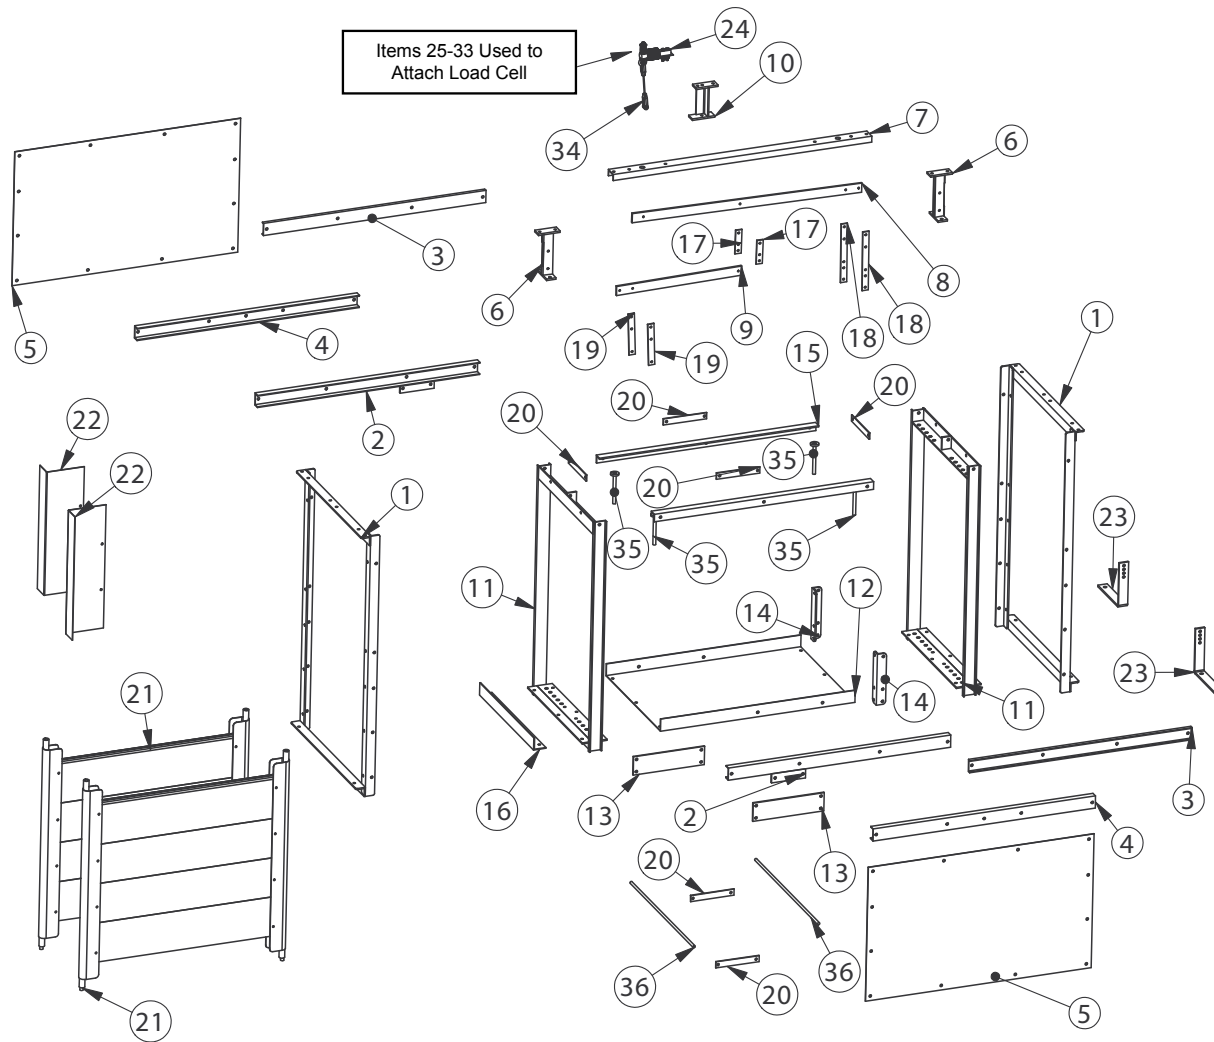

FS-000FS4 Accu-Arm® Weigh Race for FIRE® Feeder

| Item No. | Part Number | Description | Qty. |
|----------|-------------|--|------|
| 1 | KS-FSC300 | FIRE Scale End | 2 |
| 2 | KS-FSC170 | FIRE Scale Side Channel | 2 |
| 3 | KS-FSC320 | FIRE Scale Side Upper Channel | 2 |
| 4 | KS-FSC330 | FIRE Scale Side Middle Channel | 2 |
| 5 | KS-FSC340 | FIRE Scale Side | 2 |
| 6 | KS-PSG202 | End Assembly, ZP | 2 |
| 7 | KS-FSC130 | FIRE Scale Top Channel | 1 |
| 8 | KS-FSC140 | FIRE Scale Long Arm | 1 |
| 9 | KS-FSC150 | FIRE Scale Short Arm | 1 |
| 10 | KS-FSC181c | Load Cell Mount Scale | 1 |
| 11 | KS-FSC310 | FIRE Scale Basket End | 2 |
| 12 | KS-FSC350 | FIRE Scale Floor | 1 |
| 13 | KS-FSC380 | FIRE Scale Floor Sway Strap | 2 |
| 14 | KS-FSC450 | FIRE Scale Tilt Bracket | 2 |
| 15 | KS-FSC360 | FIRE Scale Basket Angle | 2 |
| 16 | KS-FSC370 | FIRE Scale Floor Bridge | 1 |
| 17 | KS-PS0010 | Short Basket Hanging Link | 2 |
| 18 | KS-PS0008 | Long Basket Hanging Link | 2 |
| 19 | KS-PS0009 | Medium Basket Hanging Link | 2 |
| 20 | KS-PS0012 | Sway Bar | 6 |
| 21 | KS-FSC410 | FIRE Scale Race Panel | 2 |
| 22 | KR-FRL410 | FIRE Scale Race Panel Extension | 2 |
| 23 | KS-FSC441 | Scale Tilt Anchor Bracket | 2 |
| 24 | KR-FDE230 | FIRE Load Cell | 1 |
| 25 | SR-FFD601 | Load Cell Isolation Pad | 1 |
| 26 | RFM-7423 | Shoulder Bushing 1/4" ID x 5/16" OD x 3/4" Long | 2 |
| 27 | RFB-1671 | HHCS 1/4" x 1-3/4" Long SS | 2 |
| 28 | RFB-2310 | Eyebolt 5/16" x 2-1/2" ZP | 1 |
| 29 | RFM-4410 | Comp Spring 0.785" OD x 1.4" Long ZP | 1 |
| 30 | RFN-1401 | Nut 1/4" Hex LOC Nylon Insert SS | 2 |
| 31 | RFN-2400 | Nut 5/16" Hex LOC Nylon ZP | 1 |
| 32 | RFW-1201 | Washer 1/4" Flat SS | 2 |
| 33 | RFW-3100 | Washer 3/8" Flat ZP | 2 |
| 34 | KS-SS0135 | Flexible Load Cell Connector | 1 |
| 35 | KR-FRL130 | FIRE Race Drop Pin | 4 |
| 36 | KS-FSC210 | FIRE Scale Floor Tie Rod | 2 |