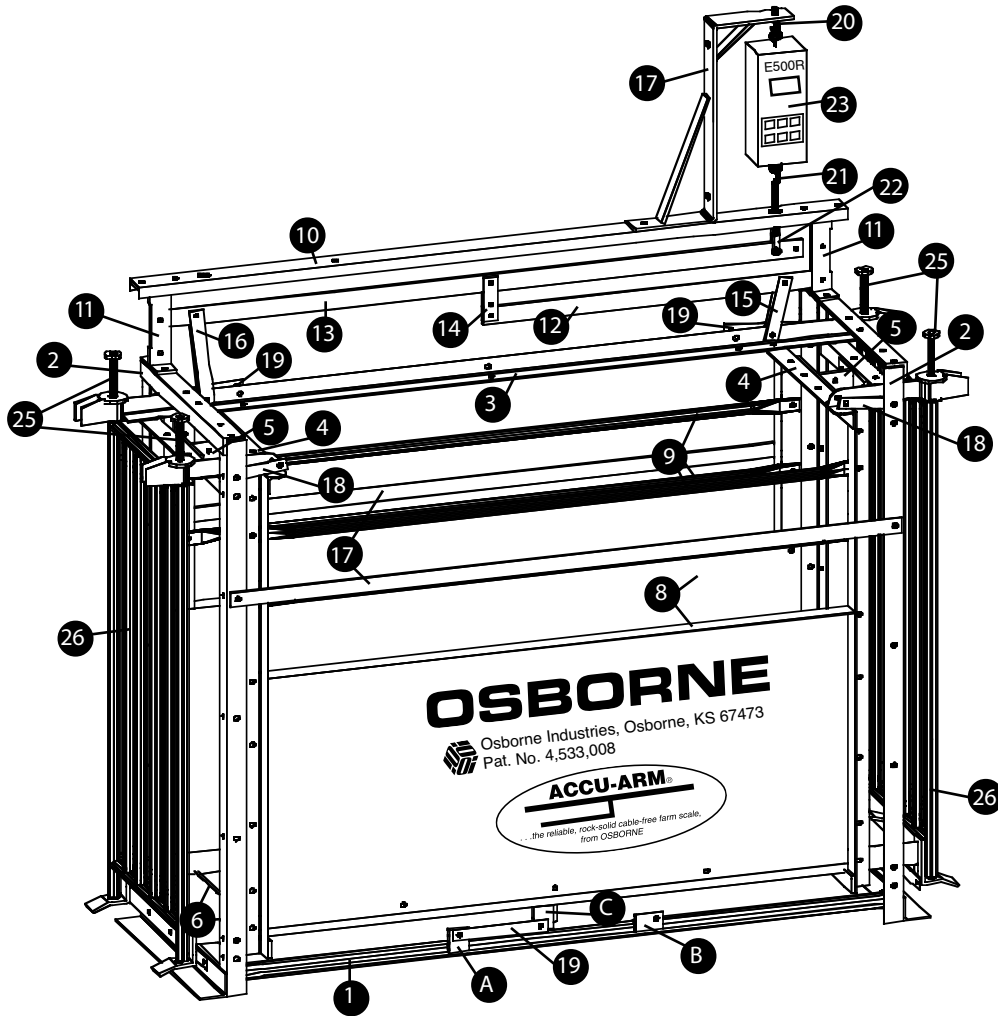

FS-PSW500 Wide Portable Scale Exploded View
FS-PSN500 Narrow Portable Scale Exploded View

Item No.	Part Number	Description	Qty.
1	KS-PSW005	Frame Bottom, Wide Scale	1
or	KS-PSN005	Frame Bottom, Narrow Scale	1
2	KS-PSW003	Frame Ends, Wide Scale	2
or	KS-PSN003	Frame Ends, Narrow Scale	2
3	KS-PSW002	Basket Top, Wide Scale	1
or	KS-PSN002	Basket Top, Narrow Scale	1
4	KS-PSW004	Basket Ends, Wide Scale	2
or	KS-PSN004	Basket Ends, Narrow Scale	2
5	KS-PS0011	Basket Hanger Bracket	2
6	KS-PSW001	Basket Floor, Wide Scale	1
or	KS-PSN001	Basket Floor, Narrow Scale	1
7	KS-PS0204	Tie Bars	2
8	KS-PS0001	Basket Side (Scale Side)	2
9	KS-PS0006	Basket Side Bar (All 4 Bars not Visible)	4
10	KS-PS0201	Top Channel	1
11	KS-PS0202	End Assembly	2
12	KS-PS0208	Short Scale Arm	1
13	KS-PS0207	Long Scale Arm	1
14	KS-PS0010	Basket Hanging Link, Short (ZP)	2
15	KS-PS0206	Basket Hanging Link, Medium (ZP)	2
16	KS-PS0205	Basket Hanging Link, Long (ZP)	2
17	KS-PS0003	Scale Indicator Hanger Bracket	1
18	KS-PS0203	Sway Bar, Short (SS)	2
19	KS-PS0012	Sway Bar, Long (SS)	8
20	RFB-1720	Top Indicator Hanging Hook Bolt	1
21	RFB-2800	Lower Indicator Hanging Hook Bolt	1
22	RFB-5020	Adjustable Yoke End to Attach to RFB-2800	1
23	FS-00E500R	Digital Weigh Scale Meter	1
or	FS-00D500	Mechanical Weigh Scale Meter	1
24	RFB-3065	Spade Bolts	2
25	KS-PS0007	Gate Drop Rod	4
26	KS-PSW006	Gate, Wide Scale	2
or	KS-PSN006	Gate, Narrow Scale	2