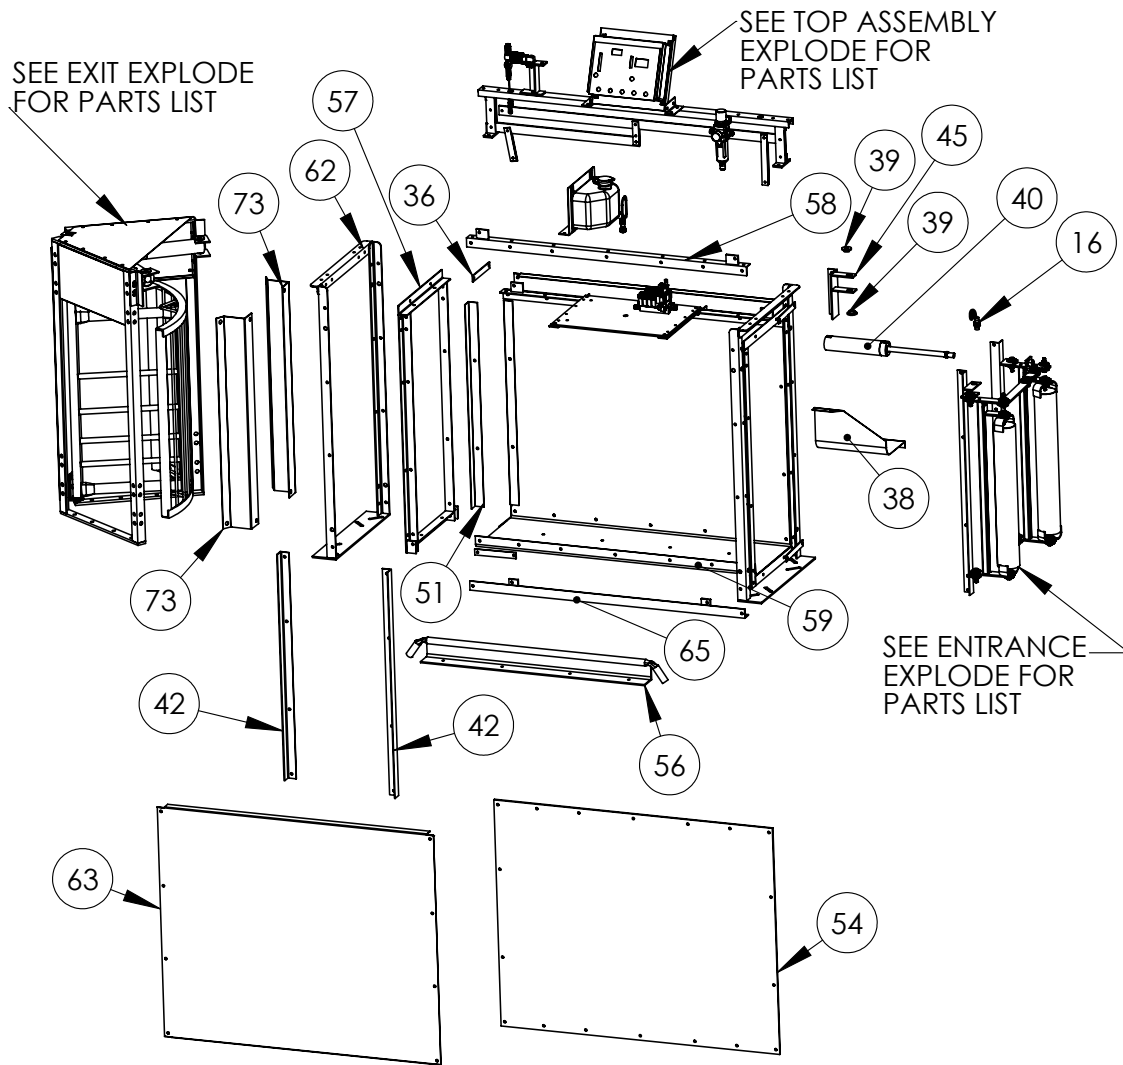

FS-SS0100 Survey Scale Basket Exploded View

Item No.	Part Number	Description	Qty.
16	KP-EB910	Proximity Switch (TL Style)	1
36	KS-PS0012	Sway Bar	6
38	KS-SS0125	Entrance Gate Guard	1
39	RFM-7420	Bushing Nylon Flange 1x7/16x1/2 Bore	6
40	RFF-4020	Air Cylinder 50 x 200 Metric Ports	3
42	KS-SS0110	Vertical Basket Brace Angle	4
45	KF-G26200	Entrance Cylinder Mount	1
51	KS-SS0106	Basket End Cap	2
54	KS-SS0114	Basket Side Panel	2
56	KS-SS0130	Anti-Lying Bar	1
57	KS-SS0102	Basket End Frame	2
58	KS-SS0103	Top Basket Frame	2
59	KS-SS0107	Basket Floor	1
62	KS-SS0101	Survey Scale Outer Frame	2
63	KS-SS0108	Survey Scale Side Panel	2
65	KS-SS0104	Outer Frame Lower Sway Angle	2
73	KS-SS0115	Adapter Plate	2