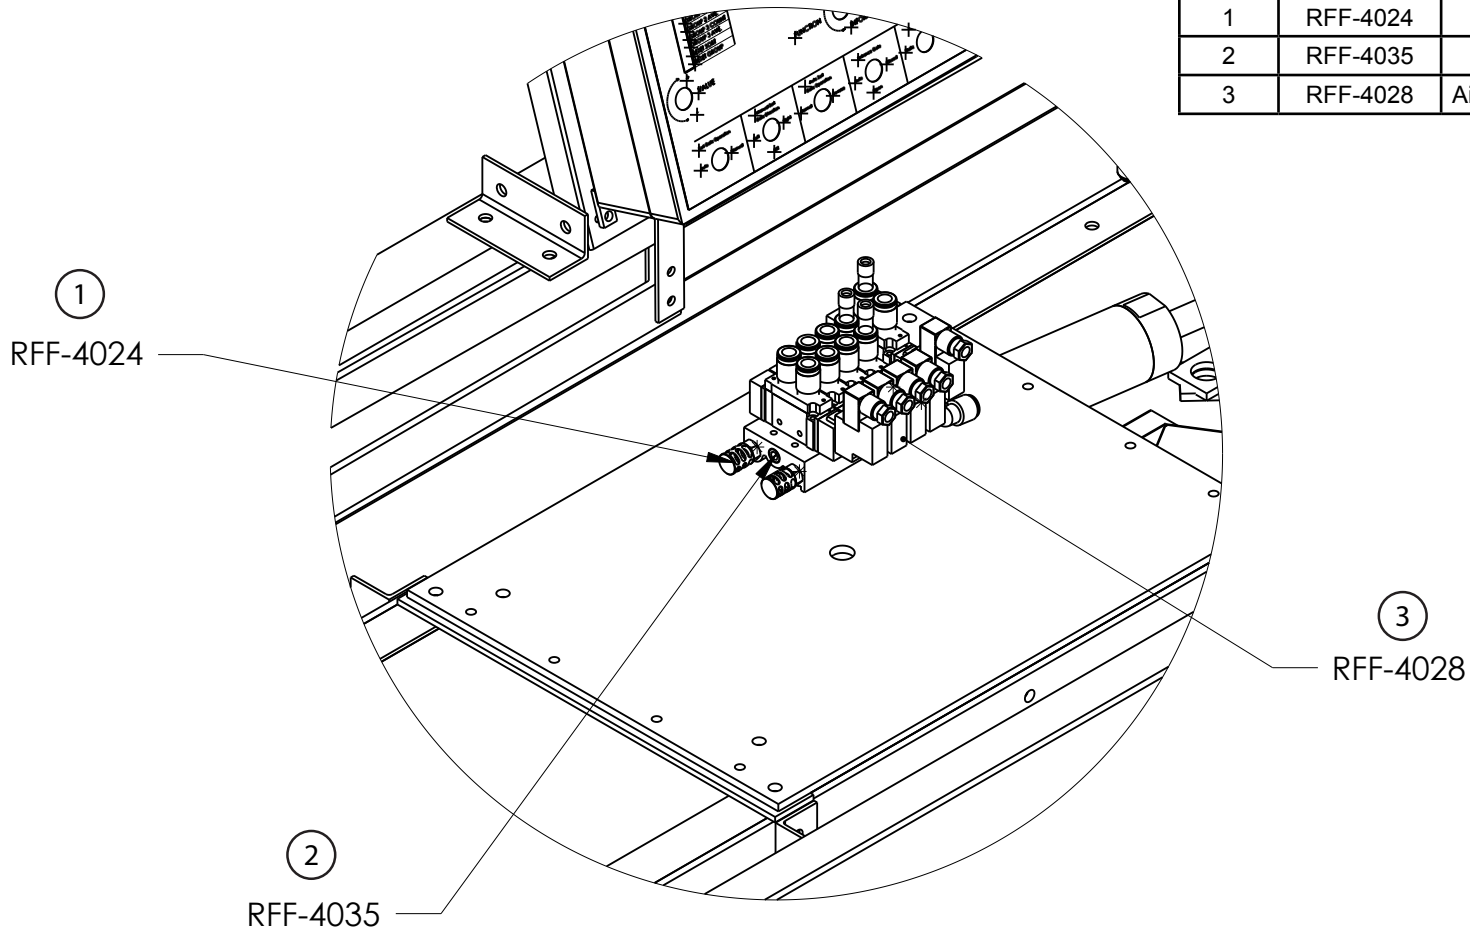

FS-SS0100 Manifold Detail

Item No.	Part Number	Description	Qty.
1	RFF-4024	PT 1/4 Air Muffler, Metric	1
2	RFF-4035	1/4 NPT Steel Plug	1
3	RFF-4028	Air Solenoid Valve w/ 10 mm Fittings	1