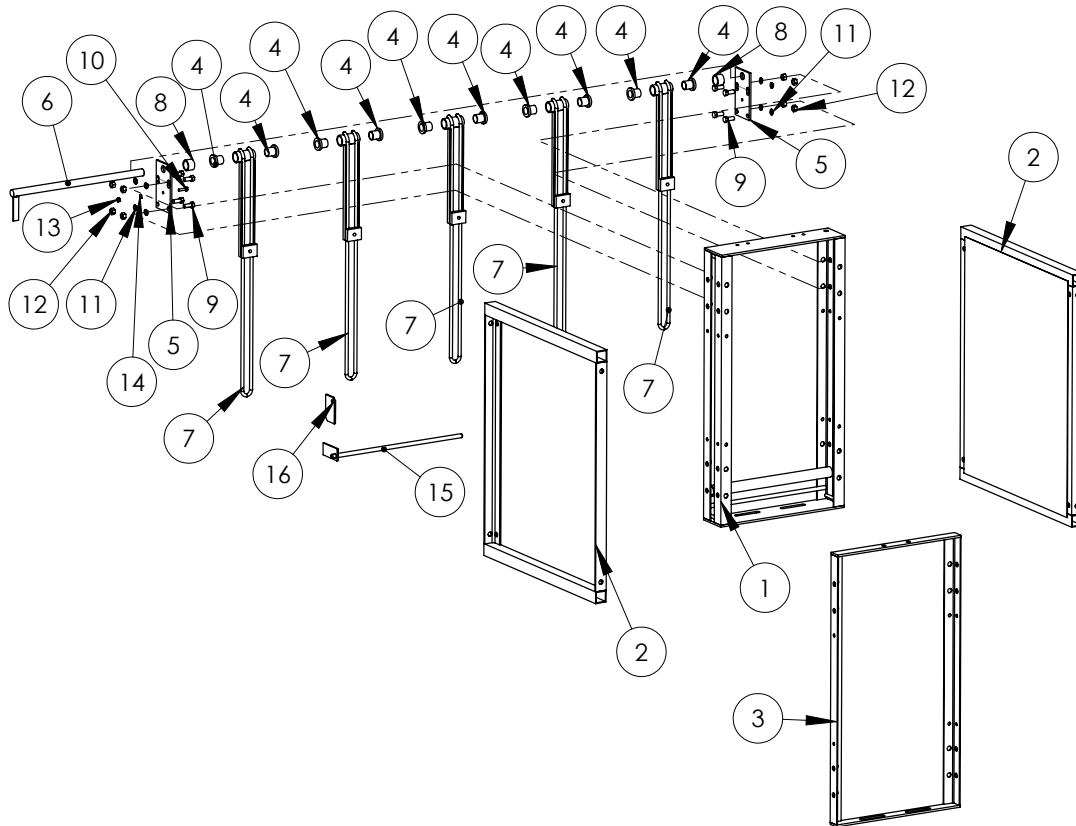

# FS-SS0510 One Way Gate Exploded View

| Item No. | Part Number | Description                              | Qty. |
|----------|-------------|--|------|
| 1        | KS-SS0501b  | Entrance Frame (Narrow)                  | 1    |
| 2        | KS-SS0502b  | Side Panel (Narrow)                      | 2    |
| 3        | KS-SS0503a  | Exit Frame (Narrow)                      | 1    |
| 4        | RFM-7422    | Bushing Nylon Flang 1-1/2x1-1/4x29/32 BC | 10   |
| 5        | KS-SS0507   | Hinge Pin Plate                          | 2    |
| 6        | KS-SS0509   | One-Way Gate Loop Hinge Pin              | 1    |
| 7        | KS-SS0508   | One-Way Gate Loop Gate Rod               | 5    |
| 8        | KS-SS0511   | Loop Hinge Bushing                       | 2    |
| 9        | RFB-4100    | HHCS 7/16 x 1 ZP                         | 8    |
| 10       | RFB-1400    | HHCS 1/4 x 1 ZP                          | 1    |
| 11       | RFW-4200    | Washer 7/16 Spring Loc ZP                | 8    |
| 12       | RFN-4100    | Nut 7/16 Hex ZP                          | 8    |
| 13       | RFN-1100    | Nut 1/4 Hex ZP                           | 1    |
| 14       | RFW-1300    | Washer 1/4 Spring Lock ZP                | 1    |
| 15       | KS-SS0510   | Gate Lock Pin Weldment (Narrow)          | 1    |
| 16       | KS-SS0311   | Gate Lock Rotating Latch                 | 1    |