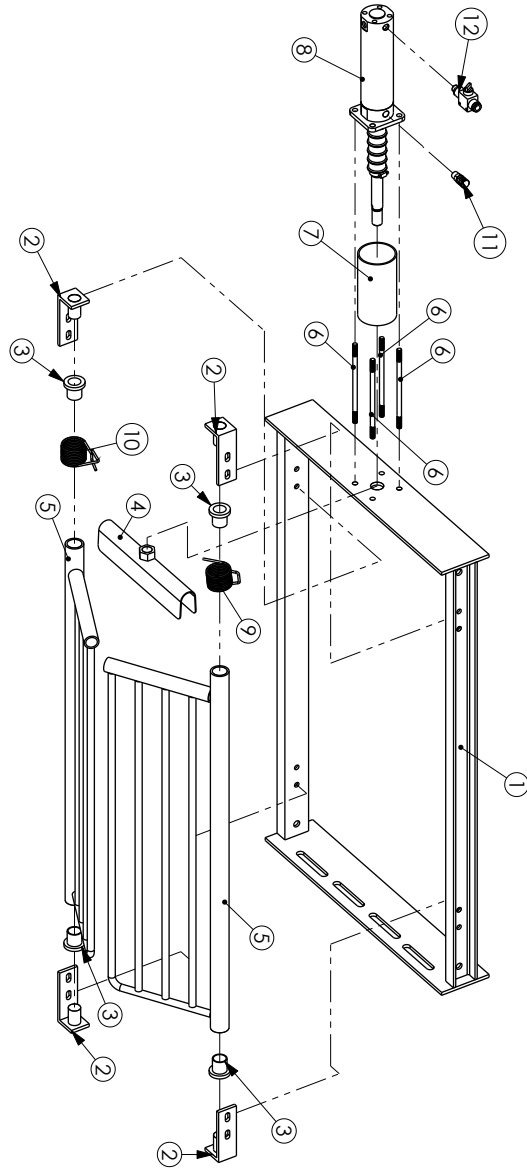

FS-SS0550 By-Pass Gate Assembly Galvanized

Item No.	Part Number	Description	Qty.
1	KS-SS0551	By-Pass Gate Frame Galv.	1
2	KG-G22900	Gate Hinge	4
3	RFM-7422	Bushing 1 1/2 x 1 1/4 x 29/32 BC	4
4	KS-SS0553	By-Pass Gate Lock Galv.	1
5	KS-SS0552	By-Pass Gate Galv.	2
6	KS-SS0555	By-Pass Gate Tie Rod	4
7	KS-SS0556	By-Pass Gate Cylinder Spacer Galv.	1
8	RFF-4049	By-Pass Gate Cylinder 50mm x 75mm Stroke	1
9	RFM-4515	By-Pass Gate Spring Right Hand	1
10	RFM-4516	By-Pass Gate Spring Left Hand	1
11	RFF-4024	1/4 PT Air Muffler	1
12	KS-SS0557	By-Pass Gate Orifice Valve Assembly	1