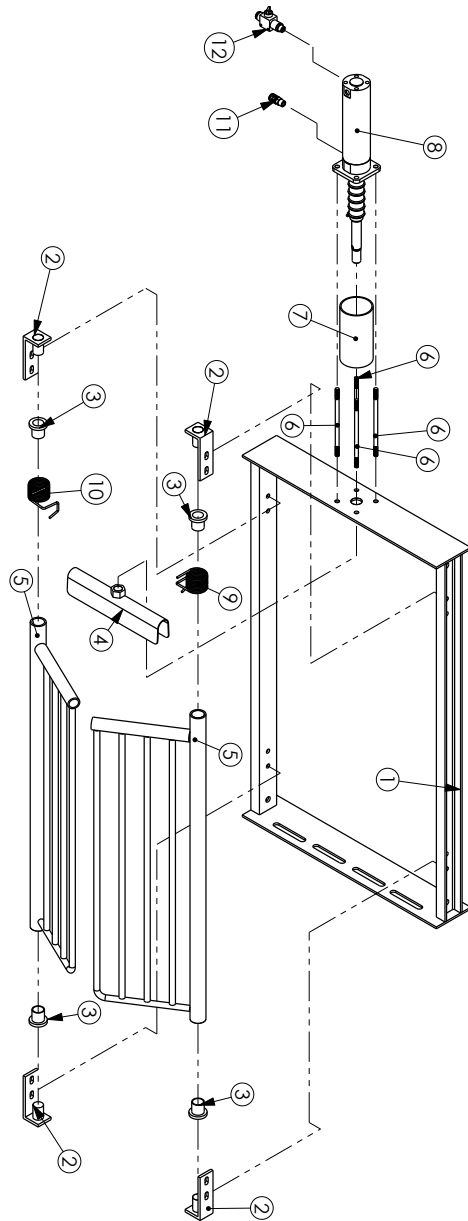

FS-SS0560 By-Pass Gate Assembly Stainless Steel

Item No.	Part Number	Description	Qty.
1	KS-SS0561	By-Pass Gate Frame SS	1
2	KS-SS0180	Gate Hinge SS	4
3	RFM-7422	Bushing 1 1/2 x 1 1/4 x 29/32 BC	4
4	KS-SS0563	By-Pass Gate Lock SS	1
5	KS-SS0562	By-Pass Gate SS	2
6	KS-SS0565	By-Pass Gate Tie Rod SS	4
7	KS-SS0566	By-Pass Gate Cylinder Spacer SS	1
8	RFF-4049	By-Pass Gate Cylinder 50mm x 75mm Stroke	1
9	RFM-4515	By-Pass Gate Spring Right Hand	1
10	RFM-4516	By-Pass Gate Spring Left Hand	1
11	RFF-4024	1/4 PT Air Muffler	1
12	KS-SS0557	By-Pass Gate Orifice Valve Assembly	1