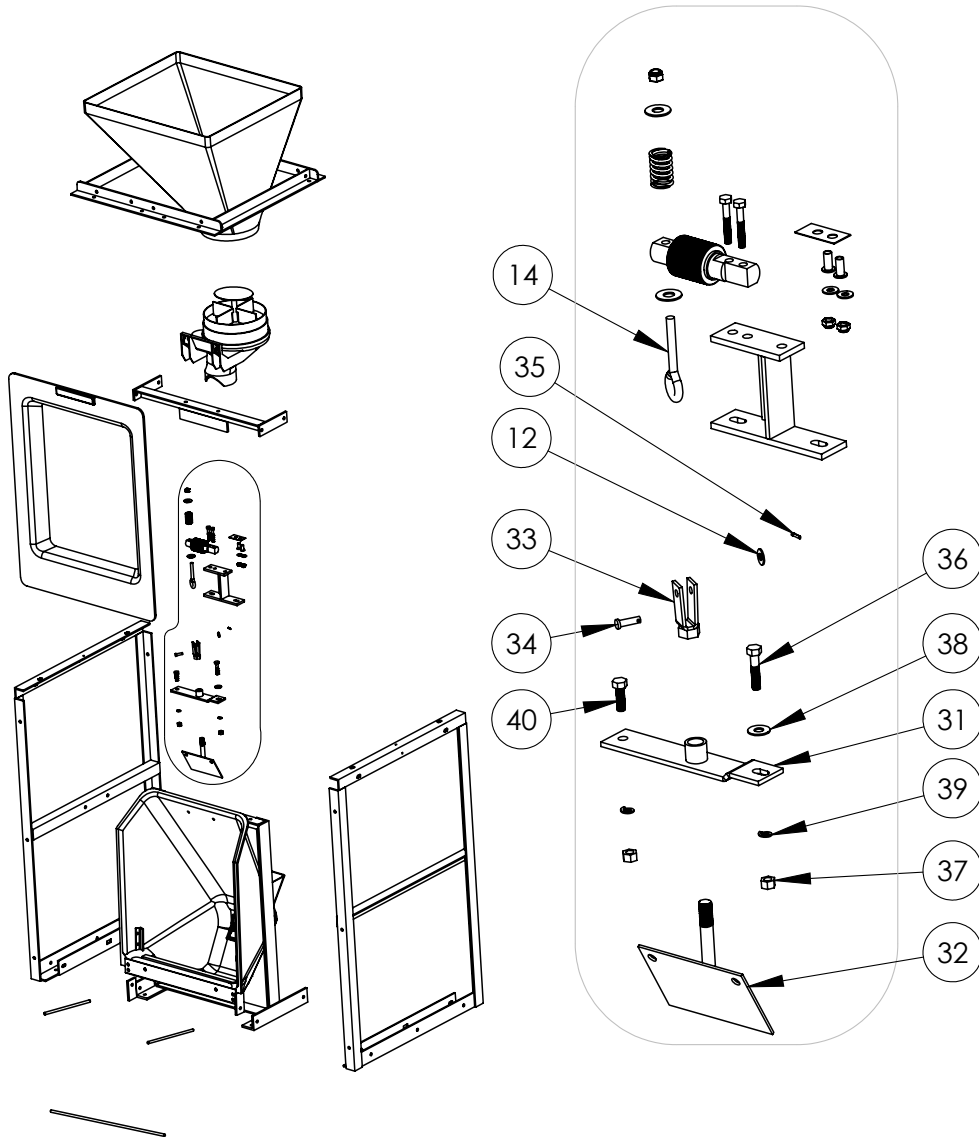

# KR-FFD620 FIRE® Feeder Trough Hanger Upgrade Kit

Item No.	Part Number	Description	Qty.
12	RFW-1201	Washer 1/4" Flat SS	3
14	RFB-2310	Eyebolt 5/16" x 2-1/2" ZP	1
31	KR-FTR300	FIRE Trough Hanger Wear Guide	1
32	KR-FTR100	FIRE Trough Hanger Bracket	1
33	KR-FTR200	FIRE Trough Hanger Clevis SS	1
34	RFM-3815	1/4" x 7/8" Clevis Pin SS	1
35	RFM-3217	Cotter Pin 3/32" x 3/4" ZP	1
36	RFB-2150	HHCS 5/16" x 1-1/2" ZP	1
37	RFN-2300	5/16" Hex Nut ZP	2
38	RFW-2000	Washer 5/16" Flat ZP	1
39	RFW-2300	5/16" Spring Lock Washer	2
40	RFB-2060	HHCS 5/16" x 1" ZP	1