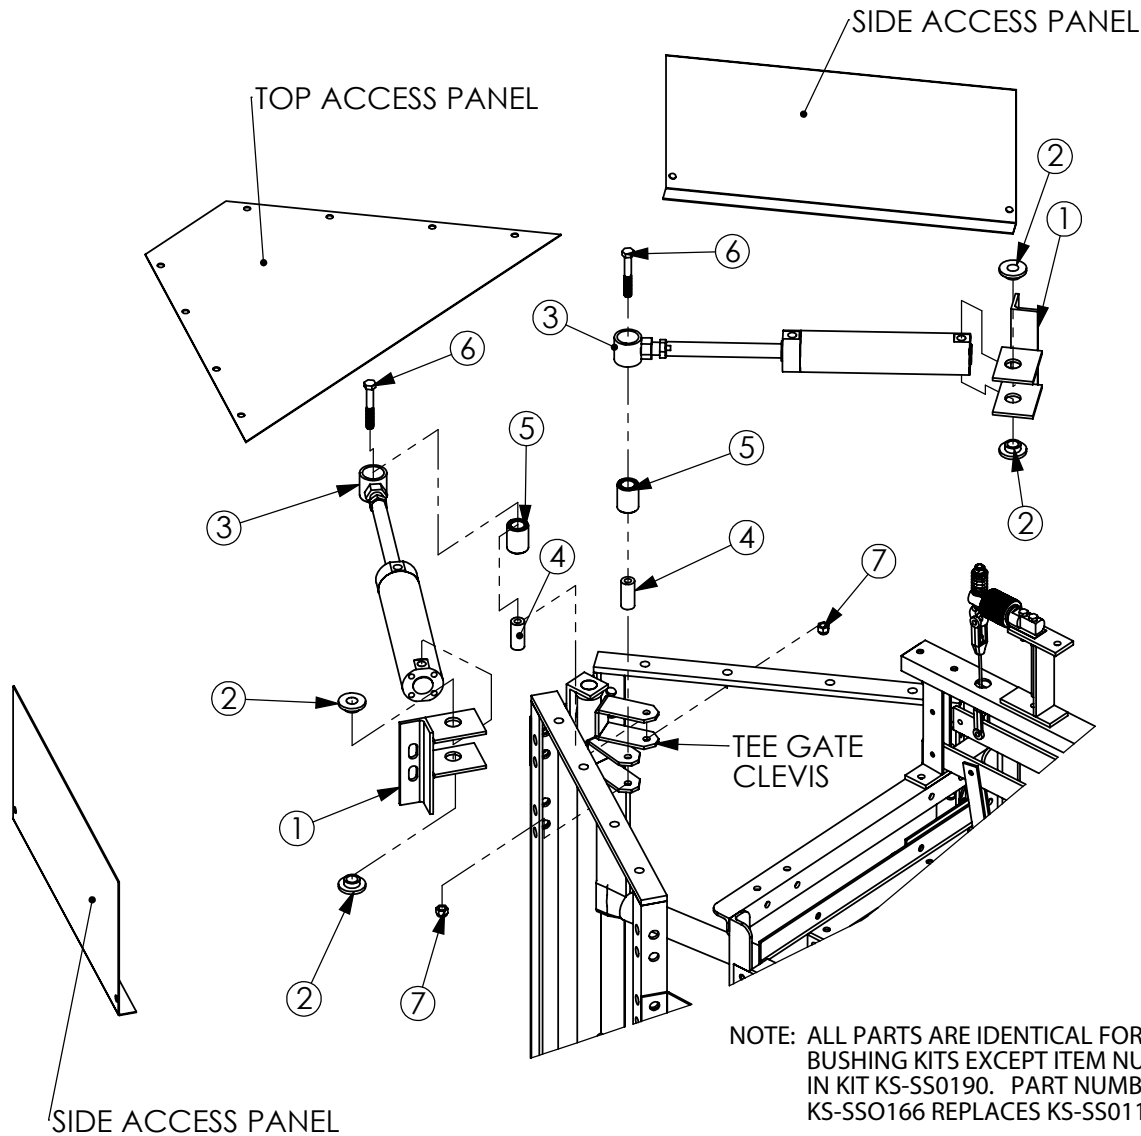

KS-SS0134 Galv/Combo Survey Scale Exit Gate Bushing Kit Exploded View

KS-SS0190 Stainless Steel Survey Scale Exit Gate Bushing Kit Exploded View

Item No.	Part Number	Description	Qty.
1	KS-SS0118	Tee Gate Cylinder Mount	2
2	RFM-7420	Flange Bushing Nylon 1 1/2" x 1/2" x 5/8" Bore	4
3	KS-SS0129	Gate Tee Nut	2
4	SP-W12409	Wheel Bushing	2
5	RXC-4100	Delrin Wheel Bearing	2
6	RFB-3371	HHCS 3/8" x 2 3/4" Long SS	2
7	RFN-3701	3/8" Hex Nyloc Insert Nut SS	2