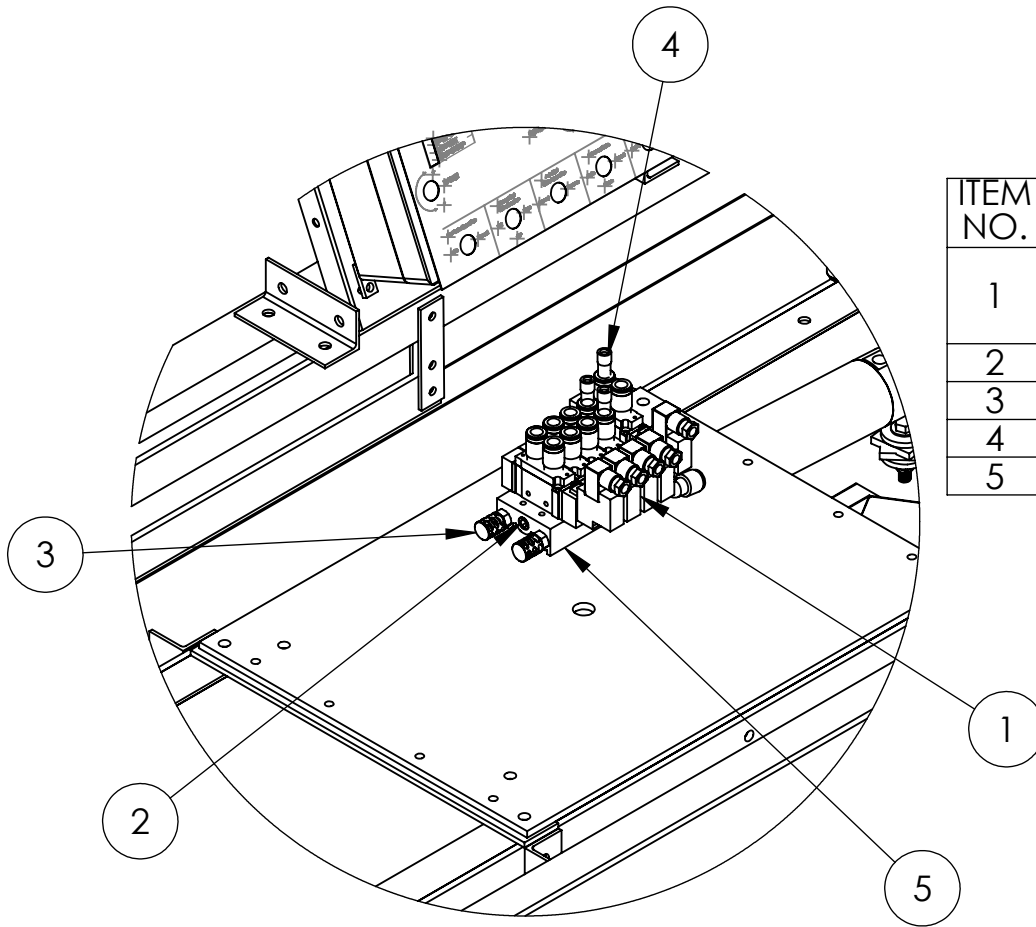

OSBORNE ACCU-ARM® SURVEY SCALE™
 with 304 Stainless Steel & Galvanized Metal Parts
FS-SS0110
MANIFOLD DETAIL

ITEM NO.	PART NUMBER	Description	QTY. on Station
1	RFF_4028	AIR SOLENIOD W/10mm FITTINGS	5
2	RFF_4035	1/4 NPT STEEL PLUG	3
3	RFF_4024	1/4 PT AIR MUFFLER	2
4	RFF_4034	PLUG 10mm PLASTIC HOSE	3
5	RFF_4029	5 VALVE AIR MANIFOLD	1