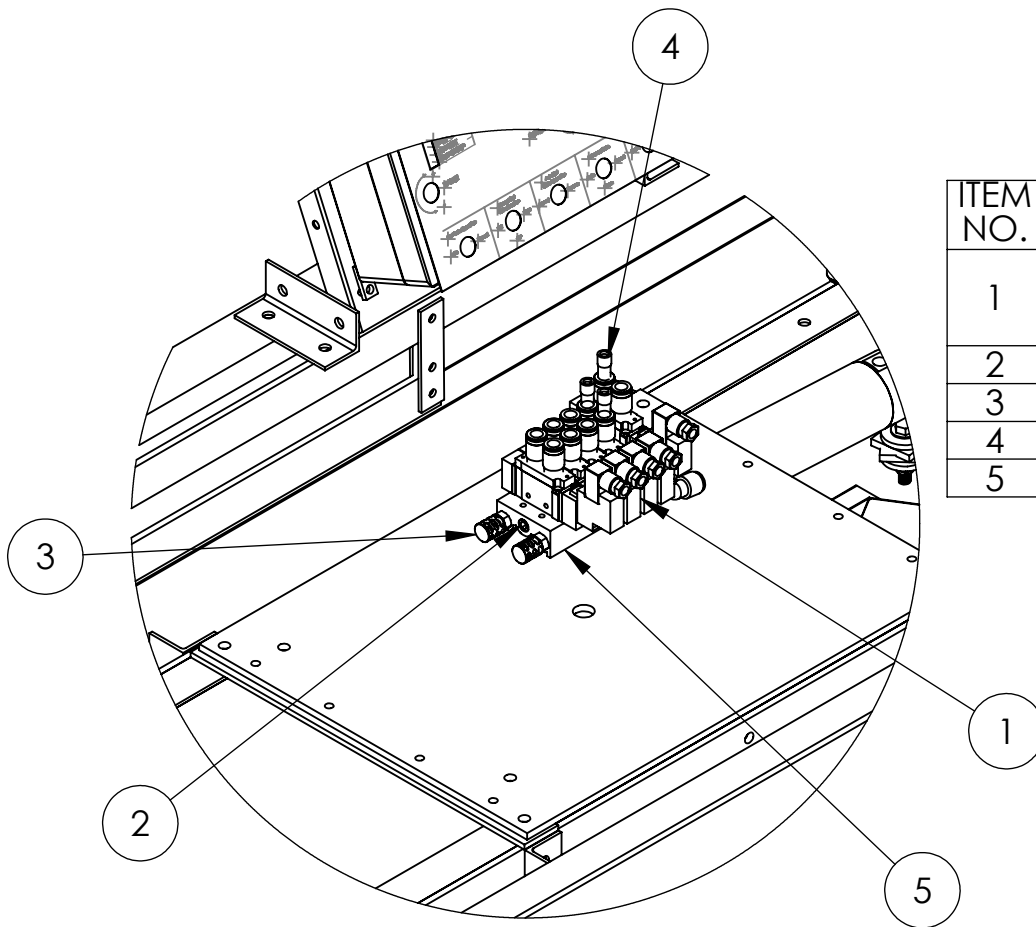

OSBORNE ACCU-ARM® SURVEY SCALE™
with 304 Stainless Steel Metal Parts

FS-SS0120
MANIFOLD DETAIL

ITEM NO.	PART NUMBER	Description	QTY. on Station
1	RFF_4028	AIR SOLENIOD W/10mm FITTINGS	5
2	RFF_4035	1/4 NPT STEEL PLUG	3
3	RFF_4024	1/4 PT AIR MUFFLER	2
4	RFF_4034	PLUG 10mm PLASTIC HOSE	3
5	RFF_4029	5 VALVE AIR MANIFOLD	1