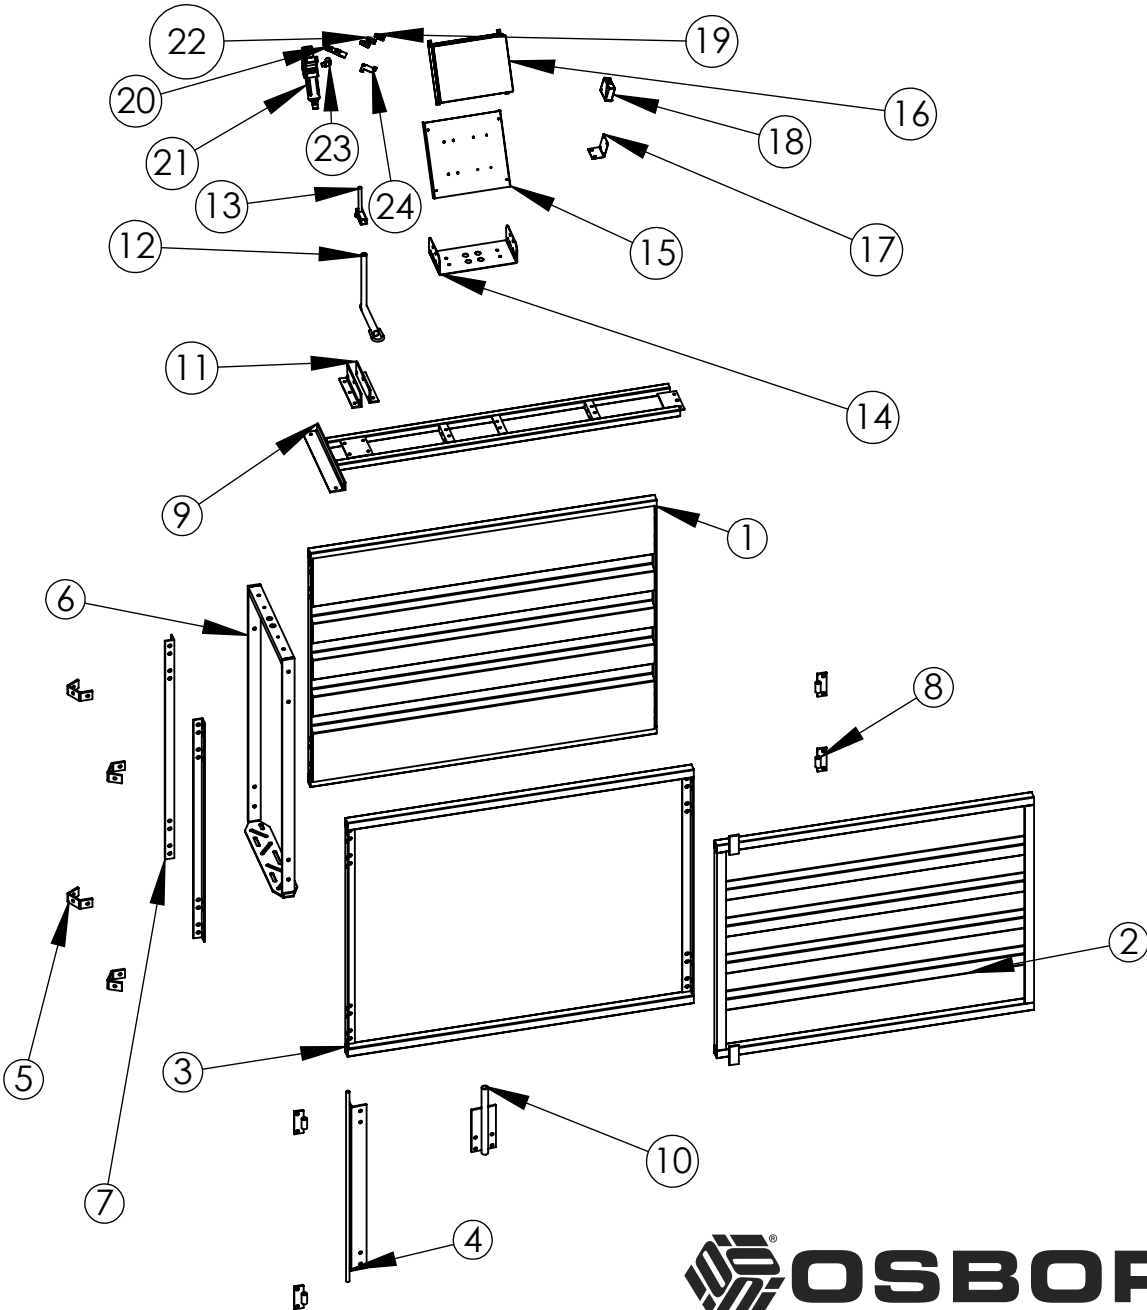

OSBORNE TEAM® ESF SYSTEM
ELECTRONIC SOW FEEDING
FG-TG2000
ENTRANCE RACE

ITEM NO.	PART NUMBER	DESCRIPTION	QTY.
1	KG_G22000	RACE PANEL 5 FT	1
2	KG_G22200	ACCESS PANEL	1
3	KG_G22100	ACCESS PANEL FRAME	1
4	KG_G22300	ACCESS PANEL LATCH	1
5	KP_W11201	WALK THROUGH BACK BRACKET	6
6	KP_W11301	EXIT FRAME	2
7	KG_G25100	RACE END MOUNT ANGLE	2
8	KG_G22500	ACCESS PANEL HINGE	4
9	KG_G23910	RACE TOP FRAME	1
10	KG_G22430	ACCESS PANEL LATCH PIPE	1
11	KG_G22310	ACCESS PANEL LATCH ANGLE	2
12	KG_G22410	ACCESS PANEL LOCKING HANDLE	1
13	KG_G22420	ACCESS PANEL HANDLE LOCK TAB	1
14	KG_G25610	TEAM STATION CONTROL BRACKET	1
15	KS_SS0132	CONTROL IFC MOUNT PLATE	1
16	REE_4065	TEAM IFC CONTROLLER	1
17	KG_G23500	ANIMAL DETECTION MOUNT	1
18	RES_0180	ELECTRONIC PHOTOSWITCH	1
19	RFF_4024	1/4 PT AIR MUFFLER	2
20	RFF_4028	AIR SOLENIOD W/10mm TUBE	1
21	RFF_4052	PT 1/4 AIR MUFFLER	1
22	RFF_4051	10mm MALE ADAPTER	1
23	RFF_3035	ELBOW, SWIVEL, 10mm TUBE	1
24	RFF_4032	SY 7120 FOOT MOUNT BRACKET	1

MS-0500

www.osbornelivestockequipment.com
© 2014 Osborne Industries, Inc.