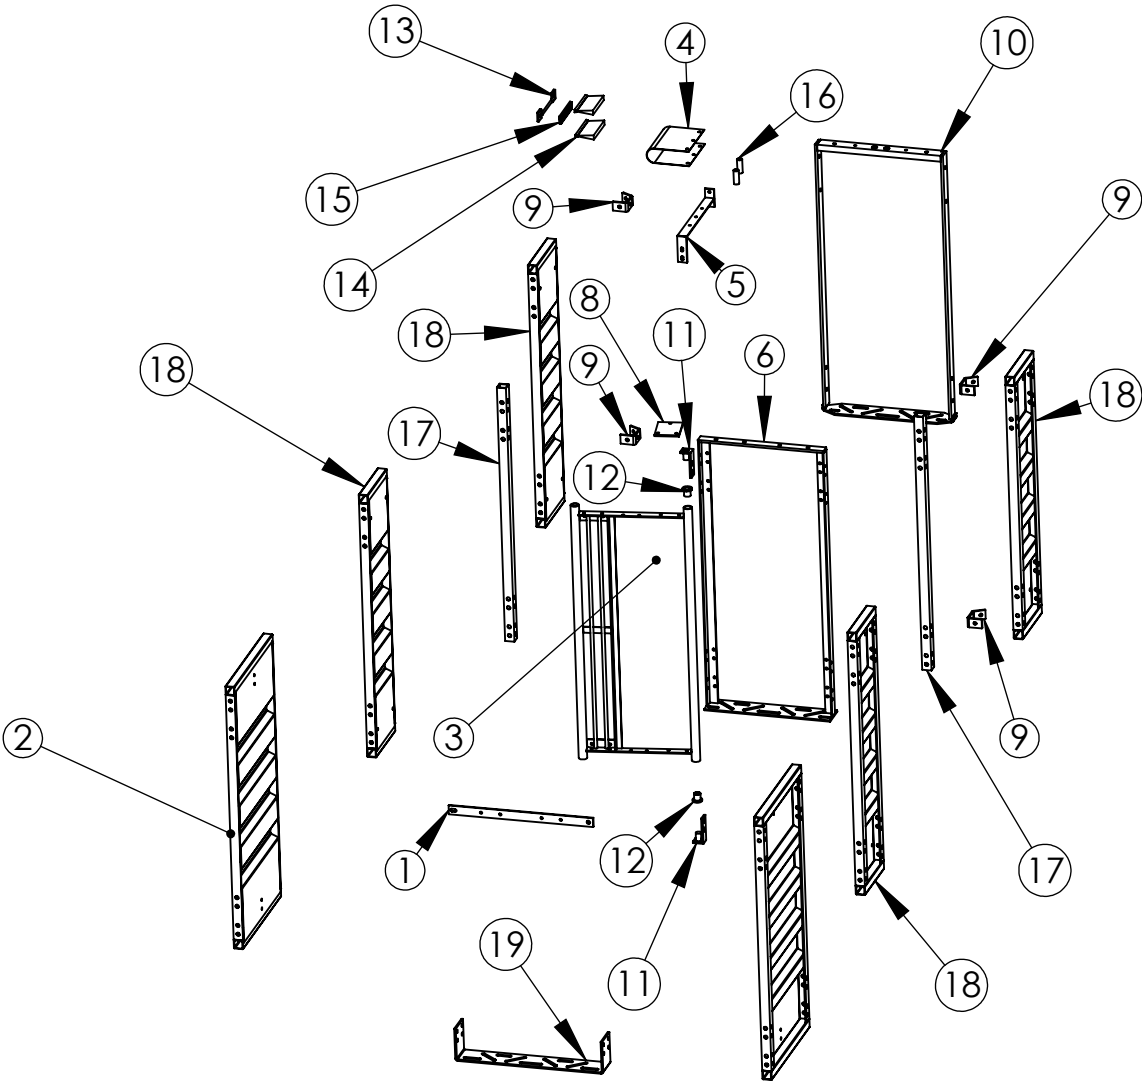

OSBORNE TEAM® ESF SYSTEM
ELECTRONIC SOW FEEDING
FG-TG2000
EXIT RACE

ITEM NO.	PART NUMBER	DESCRIPTION	QTY.
1	KG-G20600	PANEL TIE STRAP	2
2	KG-G21900	RACE PANEL 2 FT	2
3	KG-G24500	EXIT GATE	1
4	KG-G23700	DOOR SPRING GUARD	1
5	KG-G23600	DOOR SPRING MOUNT	1
6	KG-G24710	TEAM EXIT GATE DOOR FRAME	1
7	RSM-3010	TEAM ENTRANCE FRAME BOTTOM	1
8	KG-G24600	EXIT GATE SPRING MOUNT	1
9	KP-W11201	WALK THROUGH BACK BRACKET	6
10	KP-W11301	EXIT FRAME	1
11	KG-G22900	GATE HINGE	6
12	RFM-7422	BUSHING NYLON FLNG 1-1/2 X 1-1/4 X 29/32 BORE	6
13	KP-W13001	BRUSH BRACKET ASSEMBLY	1
14	RXB-0100	NYLON BRISTLE BRUSH 6"	2
15	RXB-0200	FULLER BRUSH HOLDER 6"	1
16	KG-G23701	DOOR SPRING GUARD SPACER	2
17	KG-G25500	PANEL MOUNTING TUBE	2
18	KG-G21800	RACE PANEL 1 FT	4
19	KG-G26600	TEAM ANCHOR PLATE	2

MS-0502

www.osbornelivestockequipment.com

© 2014 Osborne Industries, Inc.