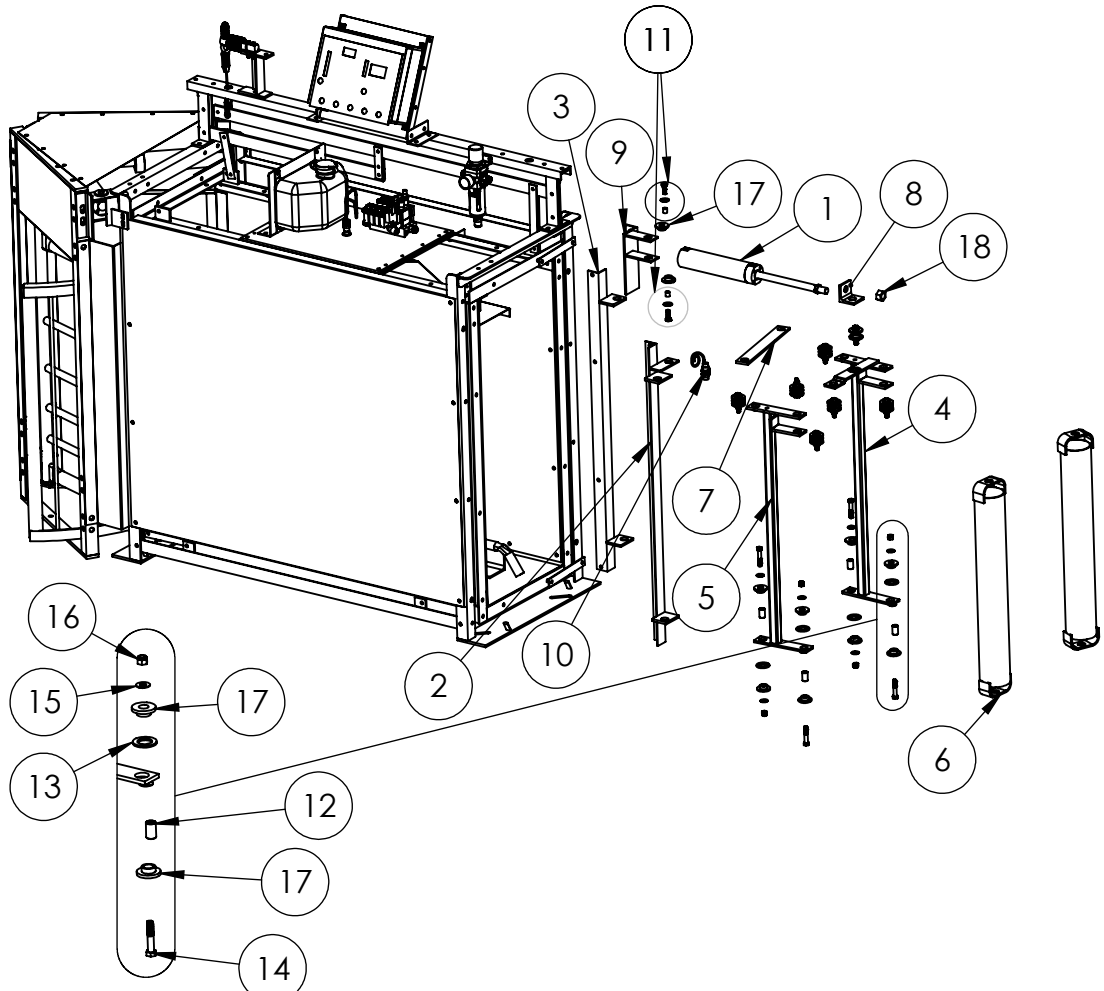

OSBORNE ACCU-ARM® SURVEY SCALE™
with 304 Stainless Steel & Galvanized Metal Parts

FS-SS0110

ENTRANCE GATE EXPLODED VIEW

DETAIL A
SCALE 1 : 12

ITEM NO.	PART NUMBER	DESCRIPTION	QTY.
1	RFF-4020	AIR CYLINDER 50x200 METRIC PORTS	1
2	KS-SS0119	ENTRANCE GATE MOUNT LEFT	1
3	KS-SS0123	ENTRANCE GATE MOUNT RIGHT	1
4	KS-SS0122	ENTRANCE GATE FRAME RIGHT	1
5	KS-SS0121	ENTRANCE GATE FRAME LEFT	1
6	KS-SS0120	ENTRANCE GATE ROLLER	2
7	KS-SS0124	GATE ANGLE OPERATOR	1
8	KS-SS0205	CYLINDER PIVOT MOUNT ANGLE	1
9	KG-G26200	ENTRANCE CYLINDER MOUNT	1
10	KP-EB910	PROXIMITY SWITCH	1
11	RFF-4027	AIR CYLINDER TRUNNION MOUNT	1
12	RFM-7600	BUSHING 0.407 X 0.625 X 1.031 PL	11
13	RFW-8950	WASHER 0.935 X 1.49 SS	11
14	RFB-3351	HHCS 3/8 X 2 SS	11
15	RFW-3101	WASHER FLAT 3/8 SS	22
16	RFN-3701	3/8" HEX NYLOC INSERT NUT SS	11
17	RFM-7420	BUSHING NYLON FLANGE 1-1/2" x 1/2" x 5/8" BORE	24
18	RFN-8000	NUT M18 X 1.5 HEX	1

MS-0504

www.osbornelivestockequipment.com
© 2014 Osborne Industries, Inc.