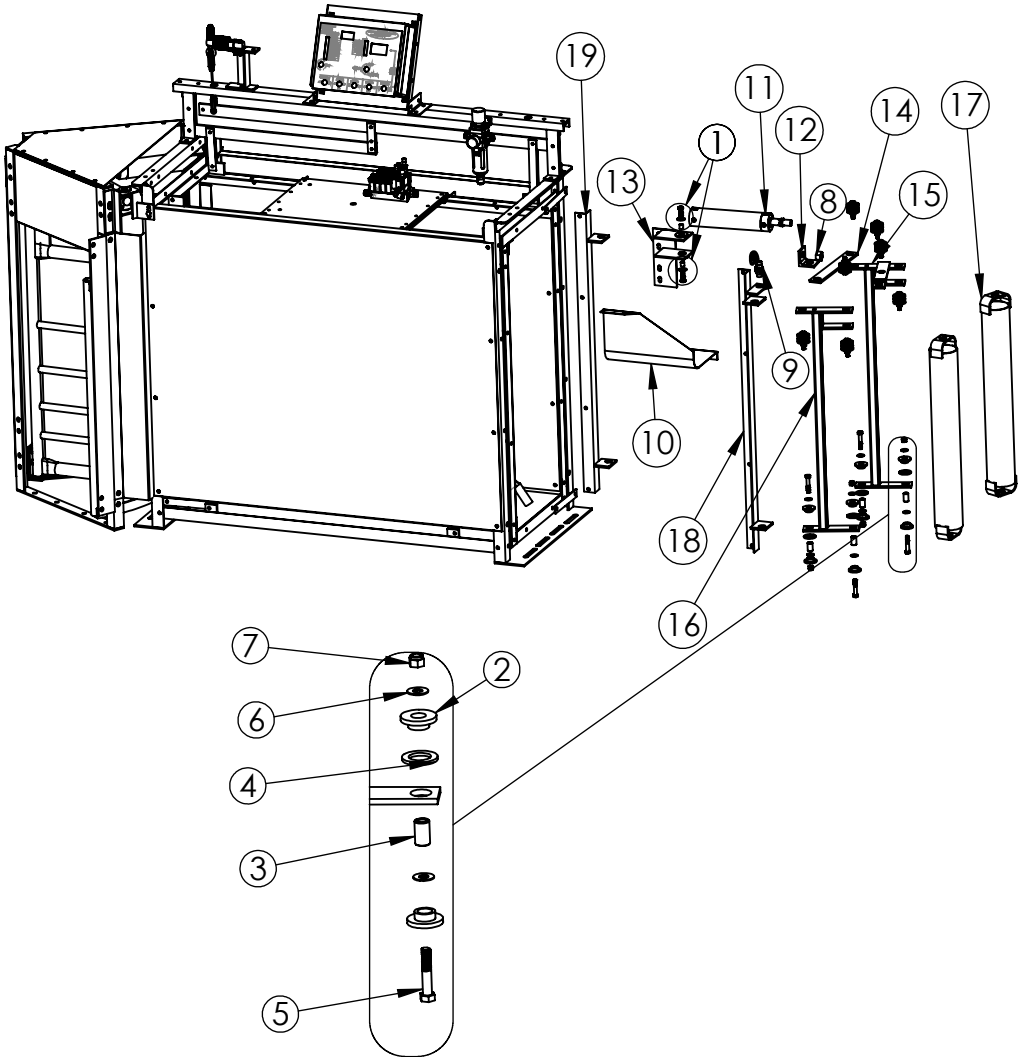

OSBORNE ACCU-ARM® SURVEY SCALE™  
with 304 Stainless Steel Metal Parts

**FS-SS0120**

**ENTRANCE GATE EXPLODED VIEW**

DETAIL A  
SCALE 1 : 8

ITEM NO.	PART NUMBER	Description	QTY.
1	RFF-4027	AIR CYLINDER TRUNNION MOUNT	1
2	RFM-7420	BUSHING NYLON FLANGE 1-1/2" x 1/2" x 5/8" BORE	24
3	RFM-7600	BUSHING 0.407 X 0.625 X 1.031 PL	11
4	RFW-8950	WASHER 0.935 X 1.49 SS	11
5	RFB-3351	HHCS 3/8 X 2 SS	11
6	RFW-3101	WASHER FLAT 3/8 SS	22
7	RFN-3701	3/8" HEX NYLOC INSERT NUT SS	11
8	RFN-8000	NUT M18 X 1.5 HEX YZP	1
9	KP-EB910	PROXIMITY SWITCH (TL STYLE)	1
10	KS-SS0173	ENTRANCE GATE GUARD SS	1
11	RFF-4020	AIR CYLINDER 50mm X 200mm STROKE	3
12	KS-SS0178	CYLINDER PIVOT MOUNT ANGLE SS	1
13	KS-SS0187	ENTRANCE GATE CYLINDER MOUNT SS	1
14	KS-SS0172	GATE ANGLE OPERATOR SS	1
15	KS-SS0170	ENTRANCE GATE FRAME RIGHT SS	1
16	KS-SS0169	ENTRANCE GATE FRAME LEFT SS	1
17	KS-SS0120	ENTRANCE GATE ROLLER	2
18	KS-SS0167	ENTRANCE GATE MOUNT LEFT SS	1
19	KS-SS0171	ENTRANCE GATE MOUNT RIGHT SS	1
20	SS-S01663	CYLINDER MOUNT SLOTTED FLAT SS	1