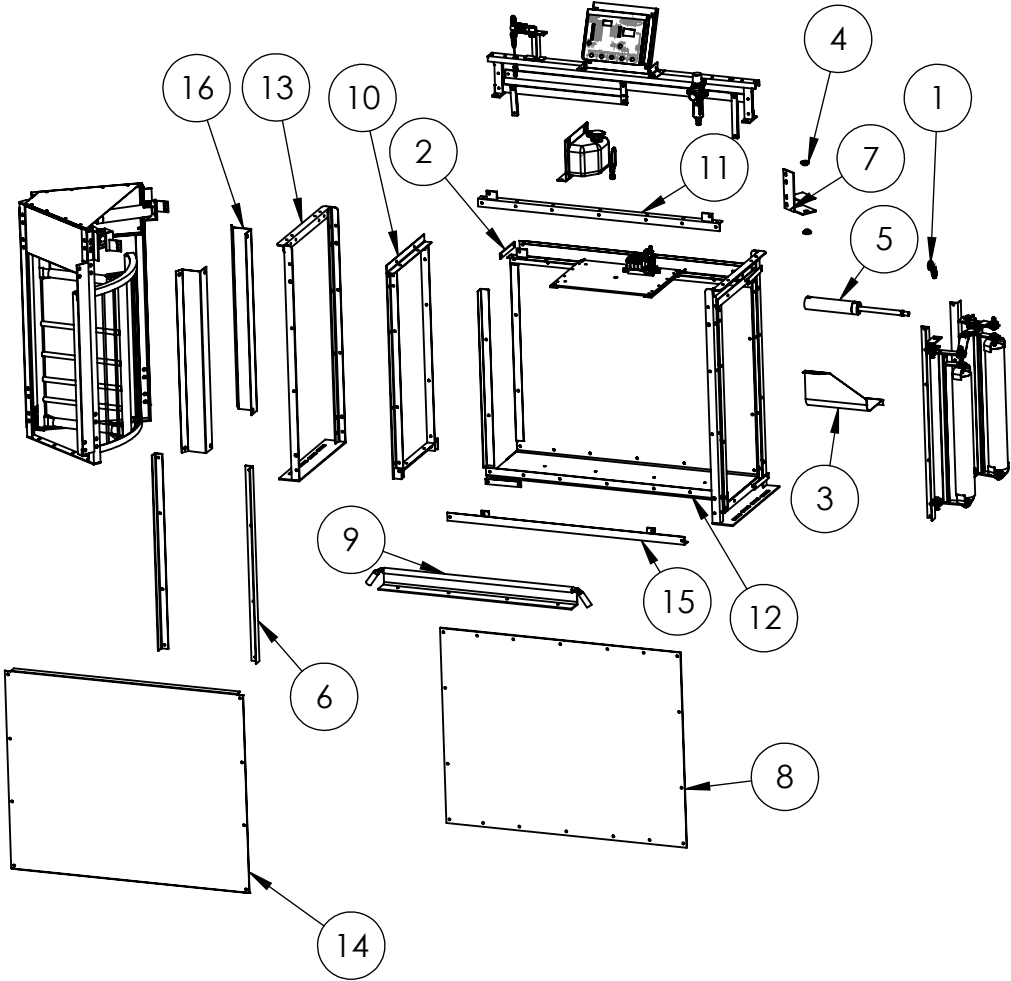

OSBORNE ACCU-ARM® SURVEY SCALE™
with 304 Stainless Steel Metal Parts

FS-SS0120

BASKET FRAME EXPLODED VIEW

ITEM NO.	PART NUMBER	Description	QTY.
1	KP-EB910	PROXIMITY SWITCH (TL STYLE)	1
2	KS-PS0012	SWAY BAR	6
3	KS-SS0173	ENTRANCE GATE GUARD SS	1
4	RFM-7420	BUSHING NYLON FLANGE T-1/2" x 1/2" x 5/8" BORE	6
5	RFF-4020	AIR CYLINDER 50mm X 200mm STROKE	3
6	KS-SS0162	VERTICAL BASKET BRACE ANGLE SS	4
7	KS-SS0187	ENTRANCE GATE CYLINDER MOUNT SS	1
8	KS-SS0114	BASKET SIDE PANEL	2
9	KS-SS0156	ANTI-LYING BAR SS	1
10	KS-SS0157	BASKET END FRAME SS	2
11	KS-SS0158	TOP BASKET FRAME SS	2
12	KS-SS0151	BASKET FLOOR SS	1
13	KS-SS0150	SURVEY SCALE OUTER FRAME SS	2
14	KS-SS0152	SURVEY SCALE SIDE PANEL SS	2
15	KS-SS0159	OUTER FRAME LOWER SWAY ANGLE SS	2
16	KS-SS0153	ADAPTER PLATE SS	2