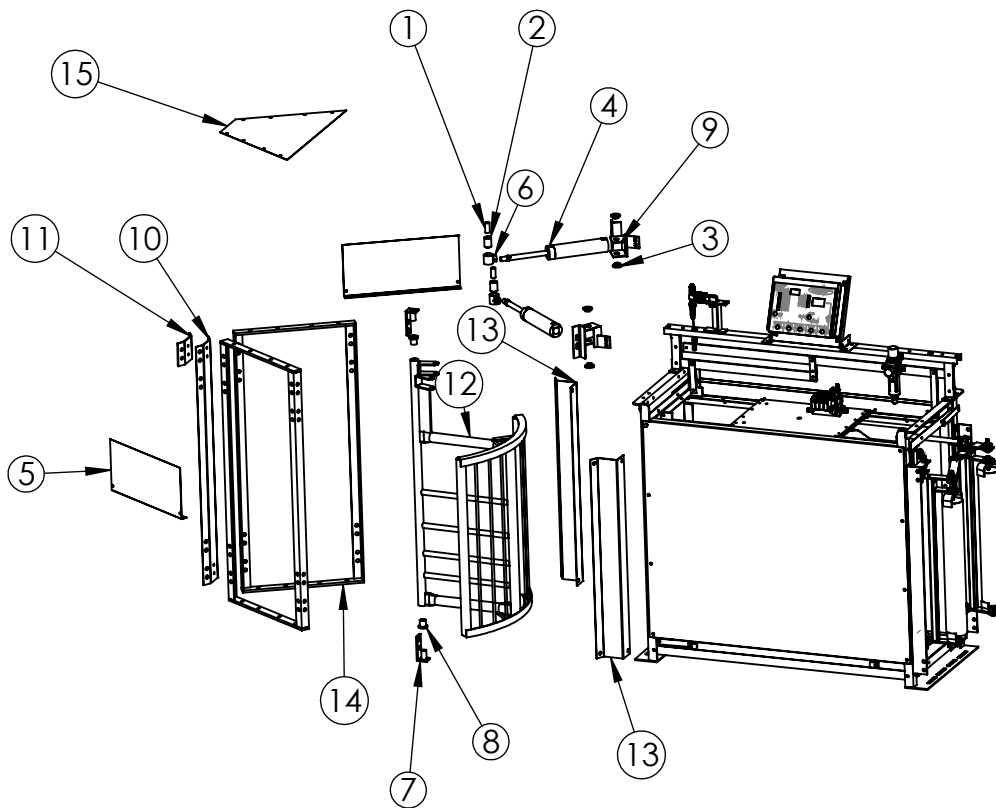

OSBORNE ACCU-ARM® SURVEY SCALE™
with 304 Stainless Steel Metal Parts

FS-SS0120

EXIT GATE EXPLODED VIEW

ITEM NO.	PART NUMBER	Description	QTY.
1	SP-W12409	WHEEL BUSHING	2
2	RXC-4100	DELRIN WHEEL BEARING	2
3	RFM-7420	BUSHING NYLON FLANGE 1-1/2" x 1/2" x 5/8" BORE	6
4	RFF-4020	AIR CYLINDER 50mm X 200mm STROKE	3
5	KS-SS0177	TEE GATE SIDE GUARD SS	2
6	KS-SS0129	GATE TEE NUT	2
7	KS-SS0180	GATE HINGE SS	2
8	RFM-7422	BUSHING NYLON FLNG 1-1/2 X 1-1/4 X 29/32 BORE	2
9	KS-SS0166	TEE GATE CYLINDER MOUNT SS	2
10	KS-SS0155	SWITCH LOK BACK PLATE SS	1
11	KS-SS0176	TEE GATE HINGE MOUNT PLATE SS	1
12	KS-SS0165	TEE GATE SS	1
13	KS-SS0153	ADAPTER PLATE SS	1
14	KS-SS0154	EXIT DOOR FRAME SS	2
15	KS-SS0174	TEE GATE TOP GUARD SS	1